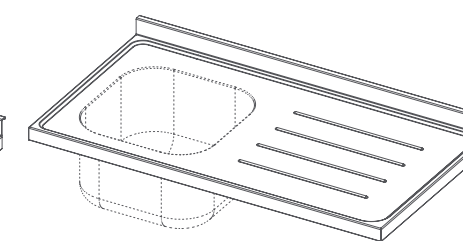

A-PL-PR5
Valve and overflow
86 €

A-PL-PR6
Waste basket, strainer and overflow
91 €

A-PL-PR7
Waste basket and valve
149 €

A-PL-PR8
Waste basket, valve and overflow
163 €

A-PL-PR9
Overflow pipe
39 €

SINKS

Z-DP-RIBS
Drainboard with ribbing
Ask for price