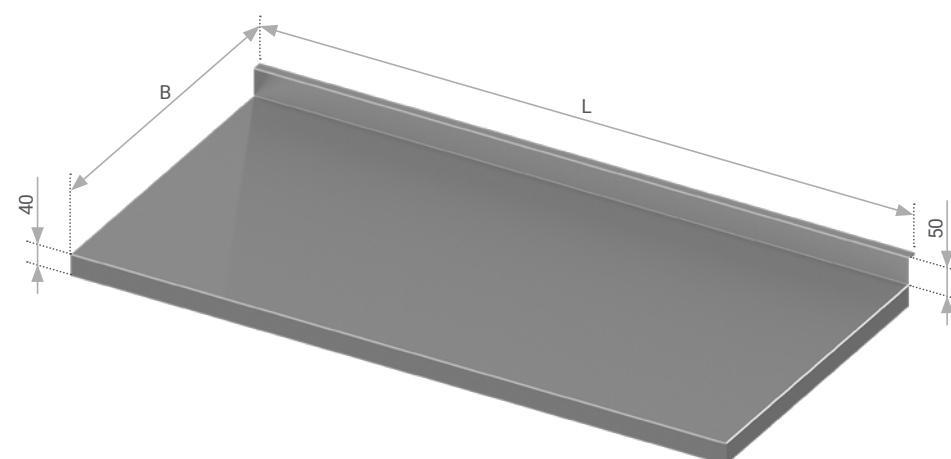

STANDARD FEATURES

With or without upstand (all options on page 1.81)

Stainless steel table top for mounting on a frame (detailed view on page 1.81)

More accessories on page 1.80. Different dimensions and configurations are available on request. Examples on page 1.86.