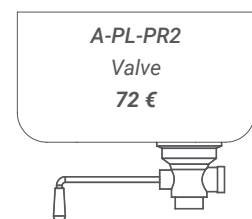

A-PL-PR6
Waste basket, strainer and overflow
91 €

A-PL-PR7
Waste basket and valve
149 €

A-PL-PR2
Valve
72 €