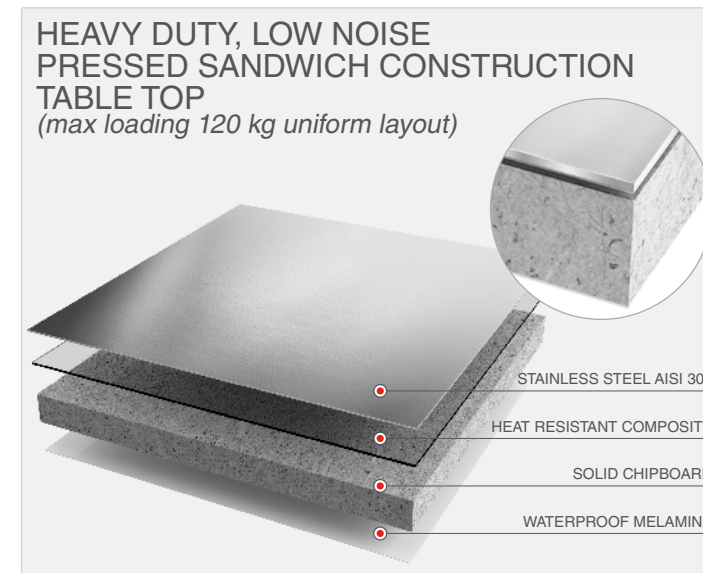

STANDARD FEATURES

With or without upstand (all options on page 1.81)

Welded frame
Holders made of stainless steel tube 25 x 50 mm
Frame made of stainless steel tube 25 x 25 mm

OPTIONAL FEATURES

Sinks with noise dampening pads
All options on page 1.83

Plumbing sets
All options on page 1.82

Customised upstand (height 40 - 100 mm)
Code: A-DSB-A
Price: 35 €

Deepened table top
Code: DG0
Price: 172 €
Note: detailed view on page 1.81

Solid wood table top: 40 mm thickness
All options on page 1.82

Stone table top: 30 mm thickness
All options on page 1.82

Customised legs offset (moved from left/right)
Code: A-DS-KAK (left), A-DS-KAD (right)
Price/side: 20 €
Note: more info on page 1.81

Modular stainless steel plate shelf
Code: A-MSL-P
Price: +14%

Modular stainless steel shelf
Code: A-MSL-Z
Price: +18%

Modular plastic shelf
Code: A-MSL-M (blue), A-MSL-Z (green)
Price: +4%
Note: blue (0 ... +30 °C), green (-30 ... 0 °C)