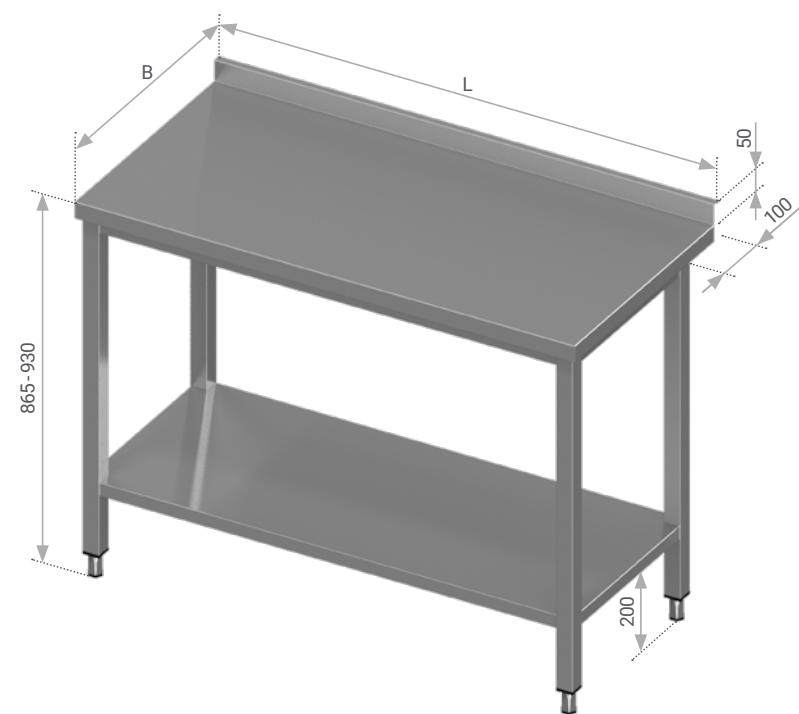

i More accessories on page 1.80.
Different dimensions and configurations are available on request. Examples on page 1.86.