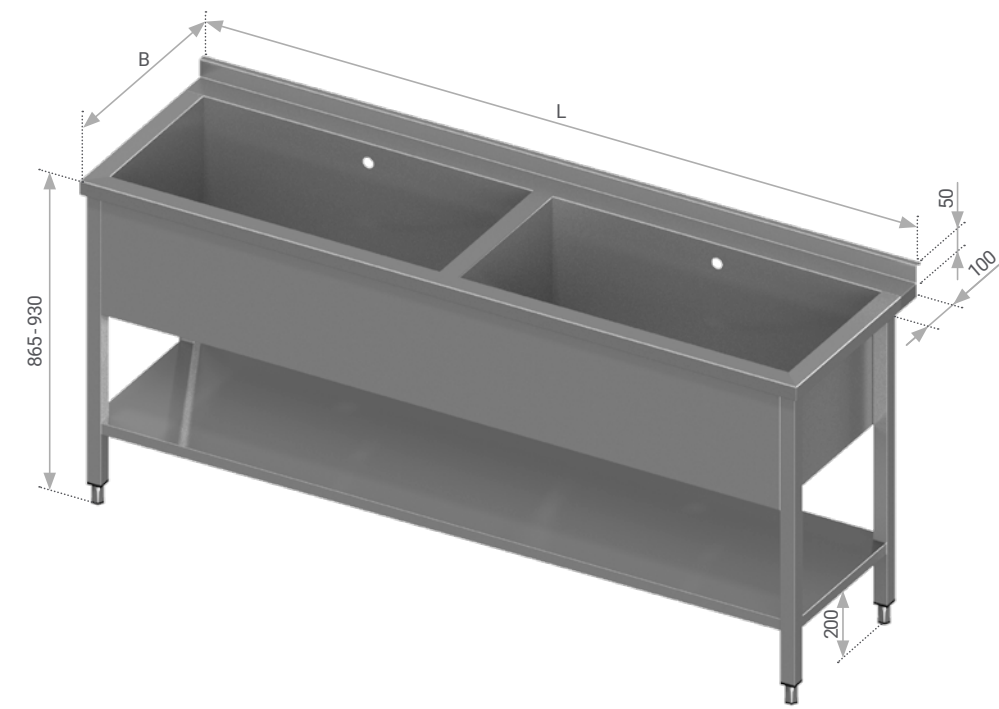

STANDARD FEATURES

With or without upstand (all options on page 1.81)

Welded frame
Legs made of stainless steel tube 40 x 40 mm
Frame made of stainless steel tube 25 x 25 mm

Adjustable stainless steel feet
(amplitude 65 mm +30/-35)

OPTIONAL FEATURES

Plumbing sets
All options on page 1.82

Modular stainless steel plate shelf
Code: A-MSL-P
Price: +6%

Modular stainless steel shelf
Code: A-MSL-Z
Price: +8%

Modular plastic shelf
Code: A-MSL-M (blue)
Price: +2%

*More accessories on page 1.80.
Different dimensions and configurations are available on request. Examples on page 1.86.*

Length L, mm	Width B, mm					
	600			700		
	Model	Price, €	Sink dimensions, mm	Model	Price, €	Sink dimensions, mm
1400	DV2-PLA-140/60/90	915	619x450x350	DV2-PLA-140/70/90	963	619x550x350
1500	DV2-PLA-150/60/90	938	669x450x350	DV2-PLA-150/70/90	987	669x550x350
1600	DV2-PLA-160/60/90	961	719x450x350	DV2-PLA-160/70/90	1012	719x550x350
1700	DV2-PLA-170/60/90	985	769x450x350	DV2-PLA-170/70/90	1035	769x550x350
1800	DV2-PLA-180/60/90	1008	819x450x350	DV2-PLA-180/70/90	1060	819x550x350
1900	DV2-PLA-190/60/90	1031	869x450x350	DV2-PLA-190/70/90	1084	869x550x350
2000	DV2-PLA-200/60/90	1055	919x450x350	DV2-PLA-200/70/90	1108	919x550x350