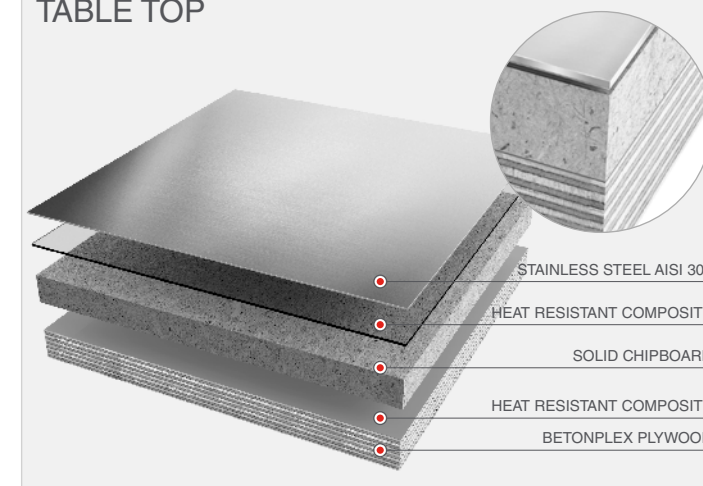

HEAVY DUTY, LOW NOISE
PRESSED SANDWICH CONSTRUCTION
TABLE TOP

With or without upstand (all options on page 1.81)

Flat bottom stainless steel table top for mounting on laminate cupboards or equipment (detailed view on page 1.81)

More accessories on page 1.80.
Different dimensions and configurations are available on request. Examples on page 1.86.