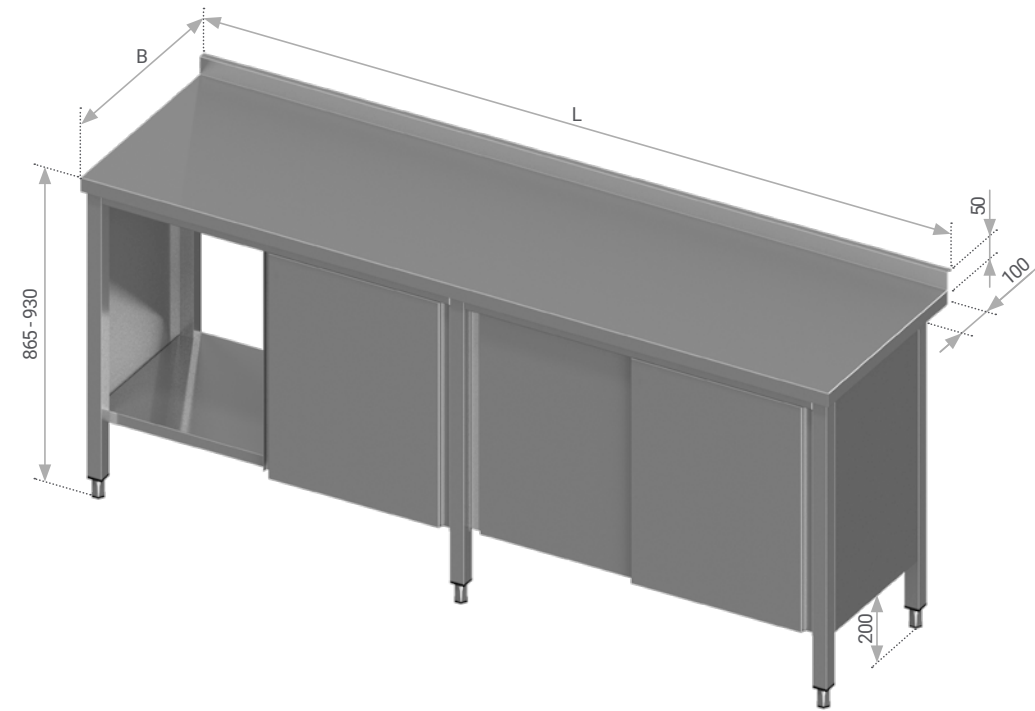

*More accessories on page 1.80.
Different dimensions and configurations are available on request. Examples on page 1.86.*

Length L, mm	Width B, mm						Doors	Legs
	600		650		700			
	Model	Price, €	Model	Price, €	Model	Price, €		
1000	DP0-NLU-100/60/90	471	DP0-NLU-100/65/90	479	DP0-NLU-100/70/90	487	2	4
1100	DP0-NLU-110/60/90	484	DP0-NLU-110/65/90	492	DP0-NLU-110/70/90	502	2	4
1200	DP0-NLU-120/60/90	497	DP0-NLU-120/65/90	507	DP0-NLU-120/70/90	516	2	4
1300	DP0-NLU-130/60/90	520	DP0-NLU-130/65/90	530	DP0-NLU-130/70/90	541	2	4
1400	DP0-NLU-140/60/90	535	DP0-NLU-140/65/90	545	DP0-NLU-140/70/90	556	2	4
1500	DP0-NLU-150/60/90	549	DP0-NLU-150/65/90	560	DP0-NLU-150/70/90	572	2	4
1600	DP0-NLU-160/60/90	563	DP0-NLU-160/65/90	575	DP0-NLU-160/70/90	587	2	4
1700	DP0-NLU-170/60/90	578	DP0-NLU-170/65/90	590	DP0-NLU-170/70/90	603	2	4
1800	DP0-NLU-180/60/90	595	DP0-NLU-180/65/90	608	DP0-NLU-180/70/90	621	2	4
1900	DP0-NLU-190/60/90	610	DP0-NLU-190/65/90	623	DP0-NLU-190/70/90	637	2	4
2000	DP0-NLU-200/60/90	623	DP0-NLU-200/65/90	638	DP0-NLU-200/70/90	652	2	4
2100	DP0-NLU-210/60/90	740	DP0-NLU-210/65/90	755	DP0-NLU-210/70/90	769	4	6
2200	DP0-NLU-220/60/90	754	DP0-NLU-220/65/90	769	DP0-NLU-220/70/90	785	4	6
2300	DP0-NLU-230/60/90	768	DP0-NLU-230/65/90	785	DP0-NLU-230/70/90	800	4	6
2400	DP0-NLU-240/60/90	798	DP0-NLU-240/65/90	815	DP0-NLU-240/70/90	832	4	6
2500	DP0-NLU-250/60/90	813	DP0-NLU-250/65/90	830	DP0-NLU-250/70/90	847	4	6
2600	DP0-NLU-260/60/90	827	DP0-NLU-260/65/90	845	DP0-NLU-260/70/90	863	4	6
2700	DP0-NLU-270/60/90	842	DP0-NLU-270/65/90	860	DP0-NLU-270/70/90	879	4	6
2800	DP0-NLU-280/60/90	856	DP0-NLU-280/65/90	876	DP0-NLU-280/70/90	895	4	6
2900	DP0-NLU-290/60/90	870	DP0-NLU-290/65/90	890	DP0-NLU-290/70/90	910	4	6