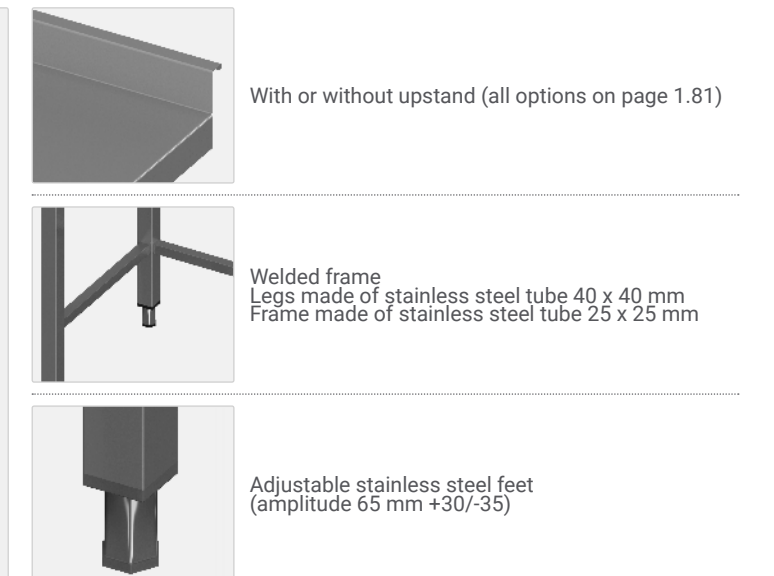

STANDARD FEATURES