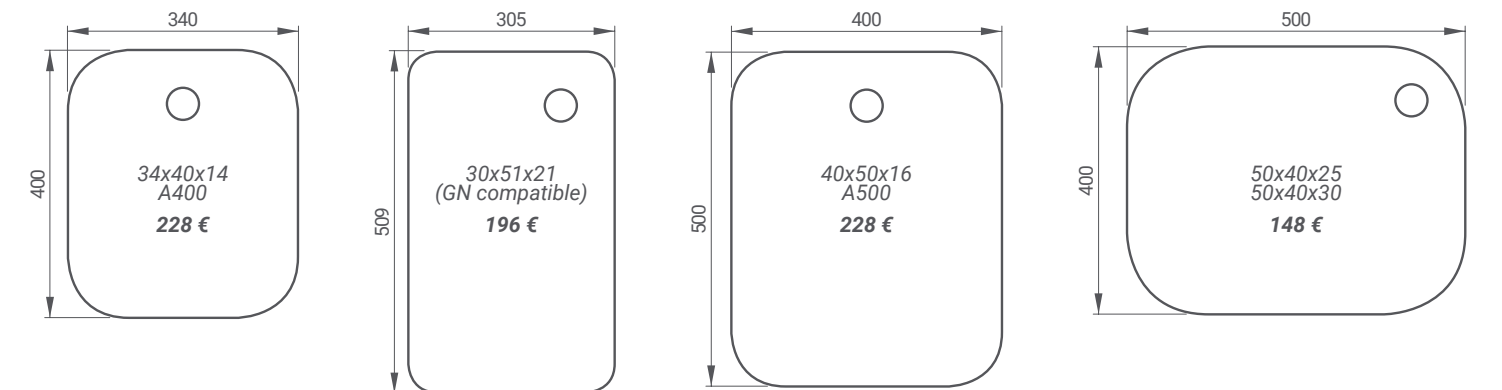

Code: A-DSM-A
Price/m²: 315 €
Note: max length 2000 mm

Code: A-DSM-B
Price/m²: 385 €
Note: max length 2000 mm

Code: A-DSM-U
Price/m²: 237 €
Note: max length 2000 mm

Code: A-DSM-OIL
Price/m²: 70 €

Code: A-DSBM-2
Price/m: 22 €

Code: A-DSBM-4 (left)
A-DSBM-5 (right)
Price/m: 26 €

Code: A-DSBM-6
Price/m: 30 €

Due to wood drying and swelling process recommended max length 2000 mm and width 1100 mm

STONE TABLE TOP

Code: DMO-GALAXY
Price/m²: Ask for price
Note: max length 2000 mm

Code: DMO-G681
Price/m²: Ask for price
Note: max length 2000 mm

Code: DMO-CARRARA
Price/m²: Ask for price
Note: max length 2000 mm

Code: Z-STONE
Price/m²: Ask for price
Note: max length 2000 mm

PLUMBING SETS

SINKS