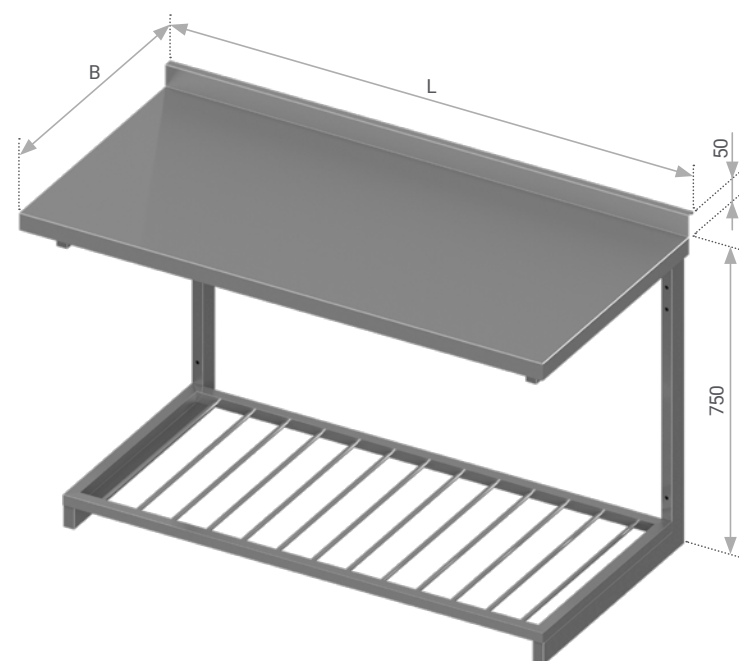

STANDARD FEATURES

**HEAVY DUTY, LOW NOISE
PRESSED SANDWICH CONSTRUCTION
TABLE TOP**
(max loading 120 kg uniform layout)

With or without upstand (all options on page 1.81)

Welded frame
Frame made of stainless steel tube 25 x 50 mm
Max loading 120 kg/shelf (uniform layout)

More accessories on page 1.80.
Different dimensions and configurations are available on request. Examples on page 1.86.