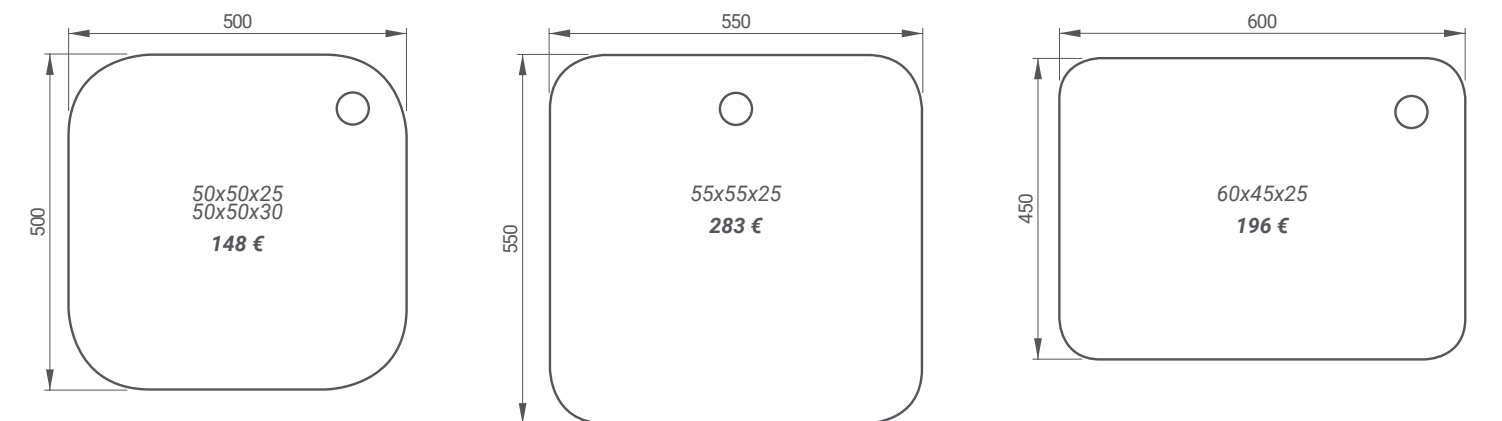

Code: A-DSM-A
Price/m²: 315 €
Note: max length 2000 mm

Code: A-DSM-B
Price/m²: 385 €
Note: max length 2000 mm

Code: A-DSM-U
Price/m²: 237 €
Note: max length 2000 mm

Code: A-DSM-OIL
Price/m²: 70 €

Code: A-DSBM-2
Price/m: 22 €

Code: A-DSBM-4 (left)
A-DSBM-5 (right)
Price/m: 26 €

Code: A-DSBM-6
Price/m: 30 €

Due to wood drying and swelling process recommended max length 2000 mm and width 1100 mm

STONE TABLE TOP

Code: DMO-GALAXY
Price/m²: Ask for price
Note: max length 2000 mm

Code: DMO-G681
Price/m²: Ask for price
Note: max length 2000 mm

Code: DMO-CARRARA
Price/m²: Ask for price
Note: max length 2000 mm

Code: Z-STONE
Price/m²: Ask for price
Note: max length 2000 mm

PLUMBING SETS

SINKS