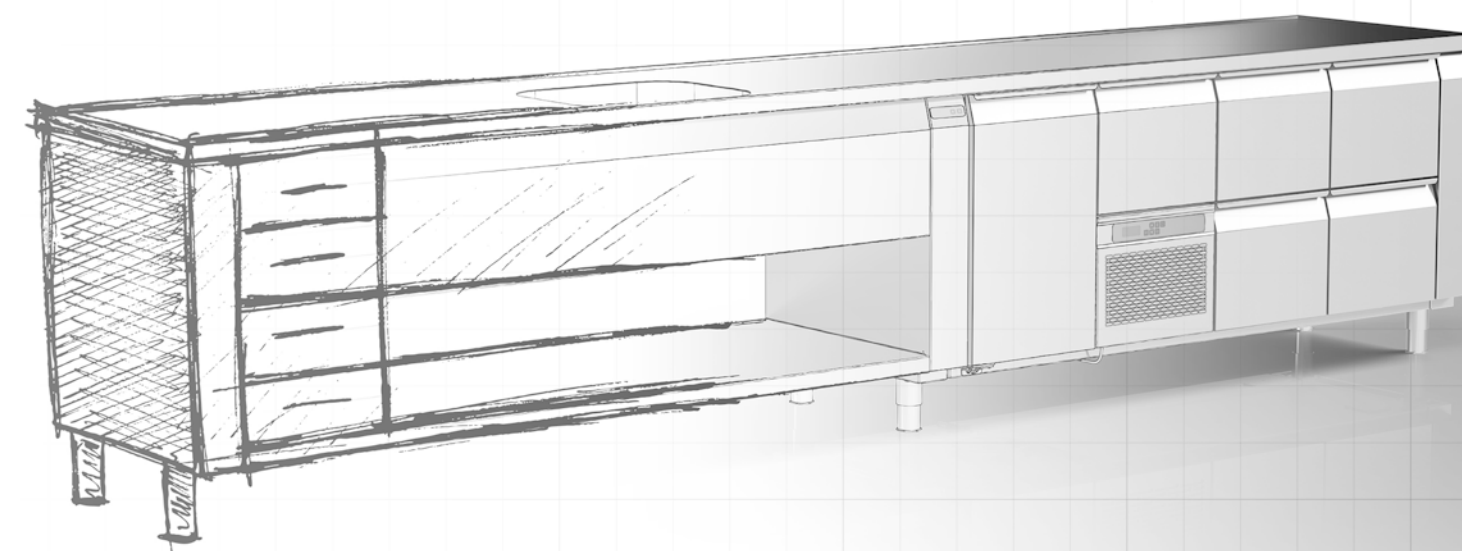

Currently, over 165 employees work in the enterprise and the production area covers 5000 m². **Novameta** manufactures over 180 different items every day, more than 1000 projects yearly!

YOUR SPECIAL IS OUR STANDARD