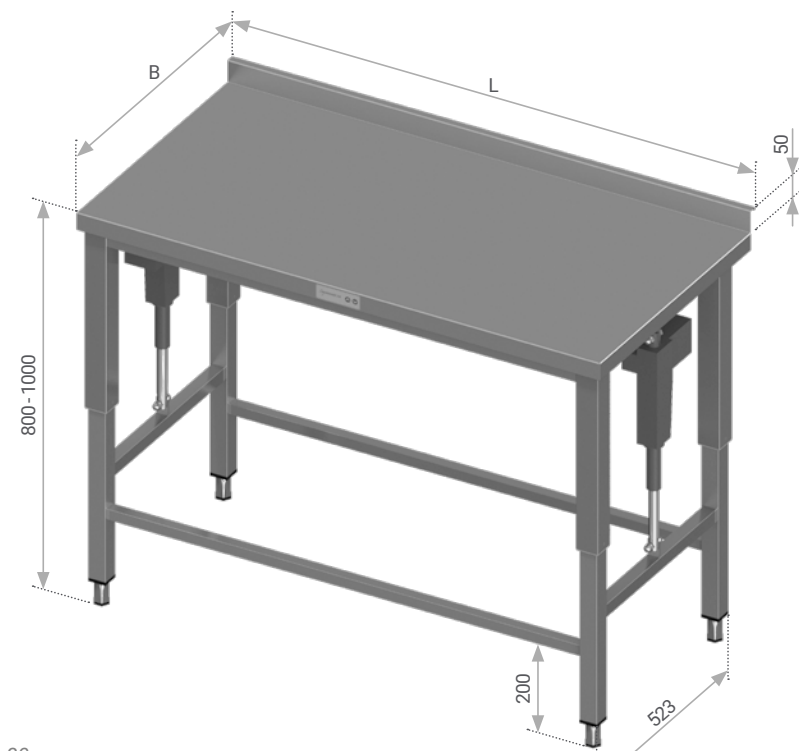

More accessories on page 1.80.
Different dimensions and configurations are available on request. Examples on page 1.86.

Length L, mm	Width B, mm						Legs	Motors
	600		650		700			
	Model	Price, €	Model	Price, €	Model	Price, €		
800	DP0-RMV-80/60/90	1248	DP0-RMV-80/65/90	1254	DP0-RMV-80/70/90	1260	4	2
900	DP0-RMV-90/60/90	1260	DP0-RMV-90/65/90	1265	DP0-RMV-90/70/90	1271	4	2
1000	DP0-RMV-100/60/90	1271	DP0-RMV-100/65/90	1276	DP0-RMV-100/70/90	1283	4	2
1100	DP0-RMV-110/60/90	1282	DP0-RMV-110/65/90	1288	DP0-RMV-110/70/90	1296	4	2
1200	DP0-RMV-120/60/90	1293	DP0-RMV-120/65/90	1299	DP0-RMV-120/70/90	1307	4	2
1300	DP0-RMV-130/60/90	1304	DP0-RMV-130/65/90	1310	DP0-RMV-130/70/90	1319	4	2
1400	DP0-RMV-140/60/90	1315	DP0-RMV-140/65/90	1323	DP0-RMV-140/70/90	1331	4	2
1500	DP0-RMV-150/60/90	1327	DP0-RMV-150/65/90	1334	DP0-RMV-150/70/90	1342	4	2
1600	DP0-RMV-160/60/90	1337	DP0-RMV-160/65/90	1345	DP0-RMV-160/70/90	1354	4	2
1700	DP0-RMV-170/60/90	1348	DP0-RMV-170/65/90	1357	DP0-RMV-170/70/90	1366	4	2
1800	DP0-RMV-180/60/90	1360	DP0-RMV-180/65/90	1368	DP0-RMV-180/70/90	1378	4	2
1900	DP0-RMV-190/60/90	1371	DP0-RMV-190/65/90	1379	DP0-RMV-190/70/90	1389	4	2
2000	DP0-RMV-200/60/90	1382	DP0-RMV-200/65/90	1391	DP0-RMV-200/70/90	1402	4	2
2100	DP0-RMV-210/60/90	1475	DP0-RMV-210/65/90	1483	DP0-RMV-210/70/90	1495	6	3
2200	DP0-RMV-220/60/90	1485	DP0-RMV-220/65/90	1495	DP0-RMV-220/70/90	1507	6	3
2300	DP0-RMV-230/60/90	1497	DP0-RMV-230/65/90	1506	DP0-RMV-230/70/90	1518	6	3
2400	DP0-RMV-240/60/90	1508	DP0-RMV-240/65/90	1517	DP0-RMV-240/70/90	1531	6	3
2500	DP0-RMV-250/60/90	1685	DP0-RMV-250/65/90	1696	DP0-RMV-250/70/90	1710	6	3
2600	DP0-RMV-260/60/90	1696	DP0-RMV-260/65/90	1708	DP0-RMV-260/70/90	1722	6	3
2700	DP0-RMV-270/60/90	1707	DP0-RMV-270/65/90	1719	DP0-RMV-270/70/90	1733	6	3
2800	DP0-RMV-280/60/90	1718	DP0-RMV-280/65/90	1730	DP0-RMV-280/70/90	1746	6	3
2900	DP0-RMV-290/60/90	1729	DP0-RMV-290/65/90	1742	DP0-RMV-290/70/90	1757	6	3
3000	DP0-RMV-300/60/90	2016	DP0-RMV-300/65/90	2036	DP0-RMV-300/70/90	2048	6	3
3100	DP0-RMV-310/60/90	2026	DP0-RMV-310/65/90	2047	DP0-RMV-310/70/90	2060	6	3
3200	DP0-RMV-320/60/90	2036	DP0-RMV-320/65/90	2058	DP0-RMV-320/70/90	2072	6	3
3300	DP0-RMV-330/60/90	2046	DP0-RMV-330/65/90	2069	DP0-RMV-330/70/90	2085	6	3
3400	DP0-RMV-340/60/90	2056	DP0-RMV-340/65/90	2080	DP0-RMV-340/70/90	2097	6	3
3500	DP0-RMV-350/60/90	2066	DP0-RMV-350/65/90	2091	DP0-RMV-350/70/90	2109	6	3

STANDARD FEATURES

ADJUSTABLE HEIGHT
(800 - 1000 mm)

Easy-to-clean height control panel

Welded frame
Legs made of stainless steel tube 40 x 40 mm
Frame made of stainless steel tube 25 x 25 mm

Adjustable stainless steel feet
(amplitude 65 mm +30/-35)

Max loading 120 kg/tabletop (uniform layout)

OPTIONAL FEATURES