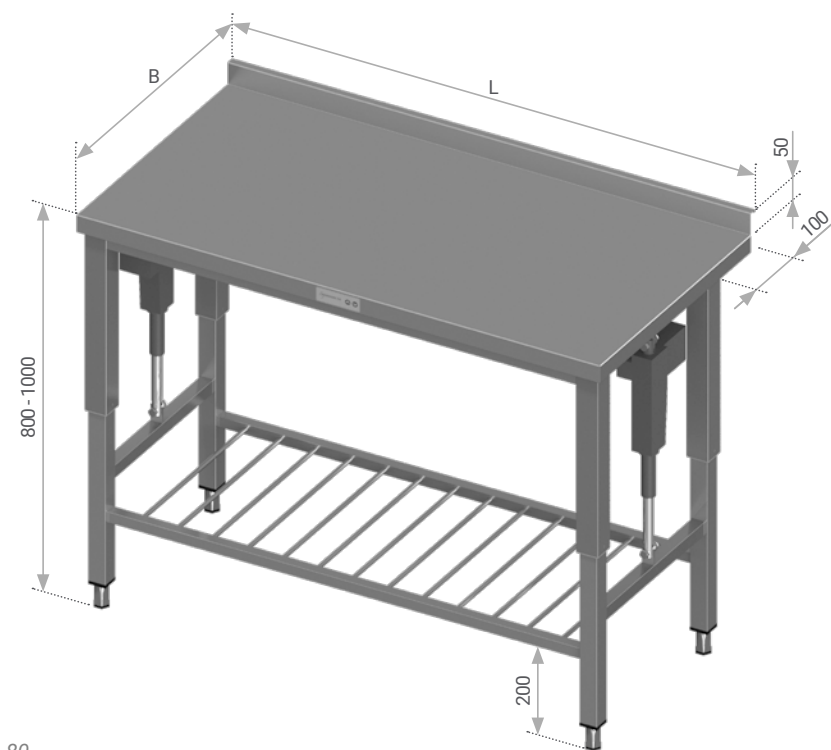

More accessories on page 1.80.
Different dimensions and configurations are available on request. Examples on page 1.86.

Length L, mm	Width B, mm						Legs	Motors
	600		650		700			
	Model	Price, €	Model	Price, €	Model	Price, €		
800	DP0-RSV-80/60/90	1263	DP0-RSV-80/65/90	1270	DP0-RSV-80/70/90	1276	4	2
900	DP0-RSV-90/60/90	1278	DP0-RSV-90/65/90	1286	DP0-RSV-90/70/90	1293	4	2
1000	DP0-RSV-100/60/90	1294	DP0-RSV-100/65/90	1302	DP0-RSV-100/70/90	1310	4	2
1100	DP0-RSV-110/60/90	1310	DP0-RSV-110/65/90	1318	DP0-RSV-110/70/90	1327	4	2
1200	DP0-RSV-120/60/90	1324	DP0-RSV-120/65/90	1333	DP0-RSV-120/70/90	1342	4	2
1300	DP0-RSV-130/60/90	1338	DP0-RSV-130/65/90	1348	DP0-RSV-130/70/90	1358	4	2
1400	DP0-RSV-140/60/90	1353	DP0-RSV-140/65/90	1364	DP0-RSV-140/70/90	1374	4	2
1500	DP0-RSV-150/60/90	1368	DP0-RSV-150/65/90	1379	DP0-RSV-150/70/90	1389	4	2
1600	DP0-RSV-160/60/90	1382	DP0-RSV-160/65/90	1394	DP0-RSV-160/70/90	1405	4	2
1700	DP0-RSV-170/60/90	1398	DP0-RSV-170/65/90	1409	DP0-RSV-170/70/90	1421	4	2
1800	DP0-RSV-180/60/90	1412	DP0-RSV-180/65/90	1424	DP0-RSV-180/70/90	1437	4	2
1900	DP0-RSV-190/60/90	1427	DP0-RSV-190/65/90	1439	DP0-RSV-190/70/90	1452	4	2
2000	DP0-RSV-200/60/90	1442	DP0-RSV-200/65/90	1455	DP0-RSV-200/70/90	1469	4	2
2100	DP0-RSV-210/60/90	1535	DP0-RSV-210/65/90	1549	DP0-RSV-210/70/90	1564	6	3
2200	DP0-RSV-220/60/90	1550	DP0-RSV-220/65/90	1565	DP0-RSV-220/70/90	1579	6	3
2300	DP0-RSV-230/60/90	1567	DP0-RSV-230/65/90	1582	DP0-RSV-230/70/90	1597	6	3
2400	DP0-RSV-240/60/90	1581	DP0-RSV-240/65/90	1597	DP0-RSV-240/70/90	1613	6	3
2500	DP0-RSV-250/60/90	1761	DP0-RSV-250/65/90	1779	DP0-RSV-250/70/90	1796	6	3
2600	DP0-RSV-260/60/90	1778	DP0-RSV-260/65/90	1796	DP0-RSV-260/70/90	1814	6	3
2700	DP0-RSV-270/60/90	1793	DP0-RSV-270/65/90	1812	DP0-RSV-270/70/90	1830	6	3
2800	DP0-RSV-280/60/90	1808	DP0-RSV-280/65/90	1827	DP0-RSV-280/70/90	1846	6	3
2900	DP0-RSV-290/60/90	1824	DP0-RSV-290/65/90	1844	DP0-RSV-290/70/90	1863	6	3
3000	DP0-RSV-300/60/90	2135	DP0-RSV-300/65/90	2162	DP0-RSV-300/70/90	2190	6	3
3100	DP0-RSV-310/60/90	2153	DP0-RSV-310/65/90	2179	DP0-RSV-310/70/90	2209	6	3
3200	DP0-RSV-320/60/90	2170	DP0-RSV-320/65/90	2197	DP0-RSV-320/70/90	2228	6	3
3300	DP0-RSV-330/60/90	2188	DP0-RSV-330/65/90	2214	DP0-RSV-330/70/90	2246	6	3
3400	DP0-RSV-340/60/90	2206	DP0-RSV-340/65/90	2232	DP0-RSV-340/70/90	2265	6	3
3500	DP0-RSV-350/60/90	2223	DP0-RSV-350/65/90	2250	DP0-RSV-350/70/90	2284	6	3

STANDARD FEATURES

ADJUSTABLE HEIGHT
(800 - 1000 mm)

Easy-to-clean height control panel

Welded frame
Legs made of stainless steel tube 40 x 40 mm
Max loading 120 kg/shelf (uniform layout)

Adjustable stainless steel feet
(amplitude 65 mm +30/-35)

Max loading 120 kg/tabletop (uniform layout)

OPTIONAL FEATURES