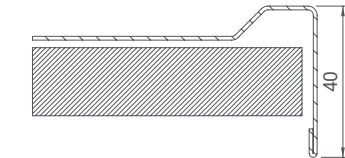

Code: A-DSR-RN125
Price: 192 €

Splash guard

Code: Y-PDS
Price/pc: 43 €

TABLE TOP PROFILES

DPO (table top)

DLO (flat bottom table top)

DGO (deepened table top)

UPSTANDS