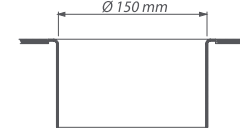

Stainless steel waste hole (Ø150, Ø200 or Ø250 mm)

Code: Y-SNA-150
Y-SNA-200
Y-SNA-250
Price: 72 €