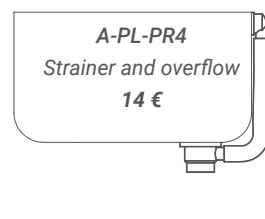

Non standard stone table top

Code: Z-STONE
Price/m²: Ask for price
Note: max length 2000 mm

PLUMBING SETS

A-PL-PR1
Strainer
10 €

A-PL-PR2
Valve
72 €

A-PL-PR3
Waste basket with strainer
77 €

A-PL-PR4
Strainer and overflow
14 €