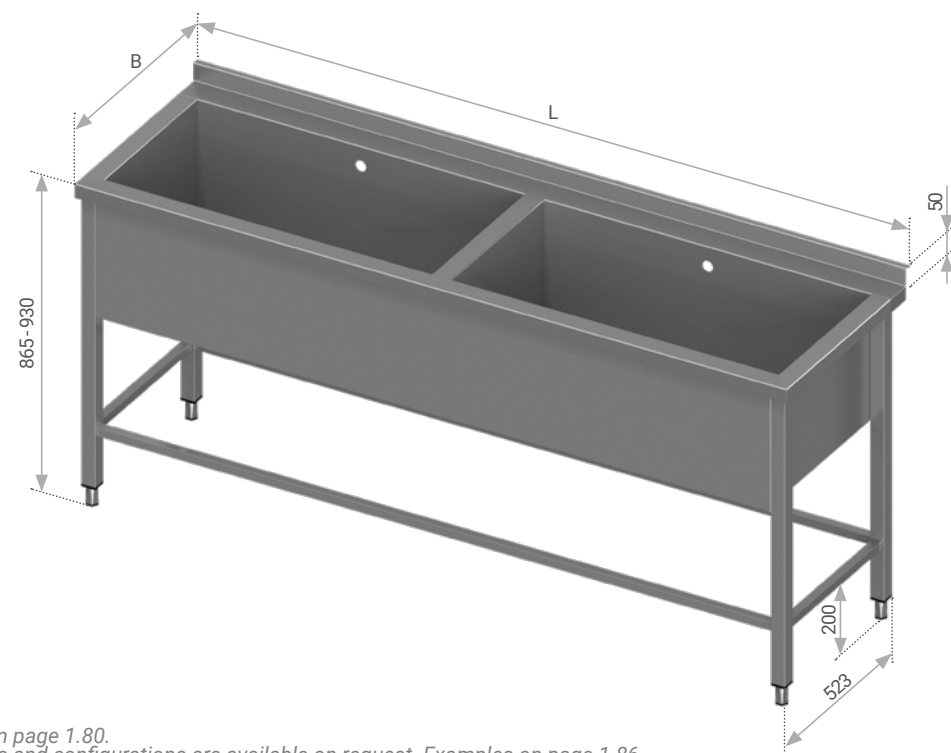

*More accessories on page 1.80.
Different dimensions and configurations are available on request. Examples on page 1.86.*

Length L, mm	Width B, mm					
	600			700		
	Model	Price, €	Sink dimensions, mm	Model	Price, €	Sink dimensions, mm
1400	DV2-PMA-140/60/90	886	619x450x350	DV2-PMA-140/70/90	934	619x550x350
1500	DV2-PMA-150/60/90	906	669x450x350	DV2-PMA-150/70/90	955	669x550x350
1600	DV2-PMA-160/60/90	927	719x450x350	DV2-PMA-160/70/90	976	719x550x350
1700	DV2-PMA-170/60/90	948	769x450x350	DV2-PMA-170/70/90	998	769x550x350
1800	DV2-PMA-180/60/90	968	819x450x350	DV2-PMA-180/70/90	1020	819x550x350
1900	DV2-PMA-190/60/90	989	869x450x350	DV2-PMA-190/70/90	1041	869x550x350
2000	DV2-PMA-200/60/90	1009	919x450x350	DV2-PMA-200/70/90	1063	919x550x350