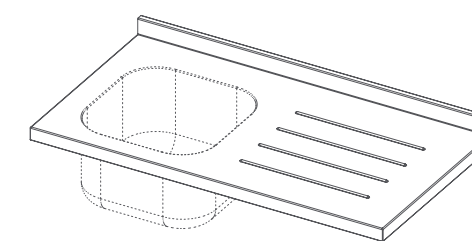

A-PL-PR5
Valve and overflow
86 €

A-PL-PR6
Waste basket, strainer and overflow
91 €

A-PL-PR7
Waste basket and valve
149 €

A-PL-PR8
Waste basket, valve and overflow
163 €

A-PL-PR9
Overflow pipe
39 €

SINKS

Z-DP-RIBS
Drainboard with ribbing
Ask for price