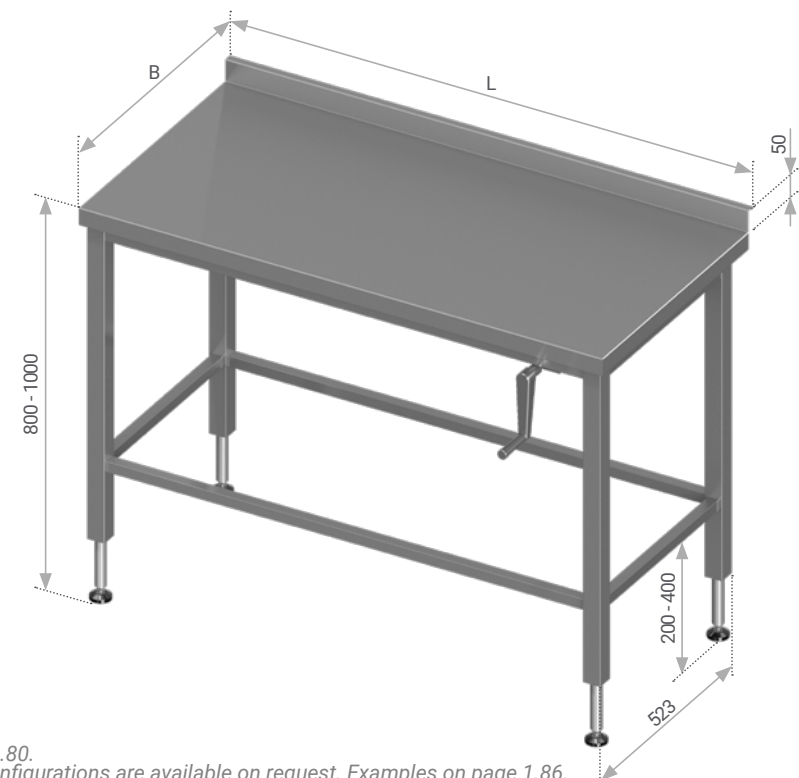

i More accessories on page 1.80.
Different dimensions and configurations are available on request. Examples on page 1.86.

Length L, mm	Width B, mm						Legs
	600		650		700		
	Model	Price, €	Model	Price, €	Model	Price, €	
400	DP0-QMV-40/60/90	1075	DP0-QMV-40/65/90	1083	DP0-QMV-40/70/90	1089	4
500	DP0-QMV-50/60/90	1086	DP0-QMV-50/65/90	1092	DP0-QMV-50/70/90	1099	4
600	DP0-QMV-60/60/90	1096	DP0-QMV-60/65/90	1102	DP0-QMV-60/70/90	1108	4
700	DP0-QMV-70/60/90	1105	DP0-QMV-70/65/90	1112	DP0-QMV-70/70/90	1119	4
800	DP0-QMV-80/60/90	1115	DP0-QMV-80/65/90	1122	DP0-QMV-80/70/90	1129	4
900	DP0-QMV-90/60/90	1125	DP0-QMV-90/65/90	1132	DP0-QMV-90/70/90	1138	4
1000	DP0-QMV-100/60/90	1135	DP0-QMV-100/65/90	1142	DP0-QMV-100/70/90	1148	4
1100	DP0-QMV-110/60/90	1145	DP0-QMV-110/65/90	1152	DP0-QMV-110/70/90	1159	4
1200	DP0-QMV-120/60/90	1155	DP0-QMV-120/65/90	1162	DP0-QMV-120/70/90	1168	4
1300	DP0-QMV-130/60/90	1165	DP0-QMV-130/65/90	1171	DP0-QMV-130/70/90	1178	4
1400	DP0-QMV-140/60/90	1175	DP0-QMV-140/65/90	1181	DP0-QMV-140/70/90	1188	4
1500	DP0-QMV-150/60/90	1185	DP0-QMV-150/65/90	1192	DP0-QMV-150/70/90	1198	4
1600	DP0-QMV-160/60/90	1195	DP0-QMV-160/65/90	1201	DP0-QMV-160/70/90	1208	4
1700	DP0-QMV-170/60/90	1205	DP0-QMV-170/65/90	1211	DP0-QMV-170/70/90	1217	4
1800	DP0-QMV-180/60/90	1214	DP0-QMV-180/65/90	1222	DP0-QMV-180/70/90	1228	4
1900	DP0-QMV-190/60/90	1225	DP0-QMV-190/65/90	1231	DP0-QMV-190/70/90	1238	4
2000	DP0-QMV-200/60/90	1234	DP0-QMV-200/65/90	1241	DP0-QMV-200/70/90	1247	4

STANDARD FEATURES

ADJUSTABLE HEIGHT
(800 - 1000 mm)

Height adjustment handle

Welded frame
Legs made of stainless steel tube 40 x 40 mm
Frame made of stainless steel tube 25 x 25 mm

Adjustable feet (amplitude 20 mm +15/-5)

Max loading 120 kg/tabletop (uniform layout)

OPTIONAL FEATURES

Sinks with noise dampening pads
All options on page 1.83

Plumbing sets
All options on page 1.82

Customised upstand (height 40 - 100 mm)
Code: A-DSB-A
Price: 35 €

Deepened table top
Code: DG0
Price: 172 €
Note: detailed view on page 1.81

Customised legs offset (moved from left/right)
Code: A-DS-KAK (left), A-DS-KAD (right)
Price/side: 20 €
Note: more info on page 1.81

Modular stainless steel plate shelf
Code: A-MSL-P
Price: +4%

Modular stainless steel shelf
Code: A-MSL-Z
Price: +6%

Modular plastic shelf
Code: A-MSL-M (blue), A-MSL-Z (green)
Price: +2%
Note: blue (0 ... +30 °C), green (-30 ... 0 °C)