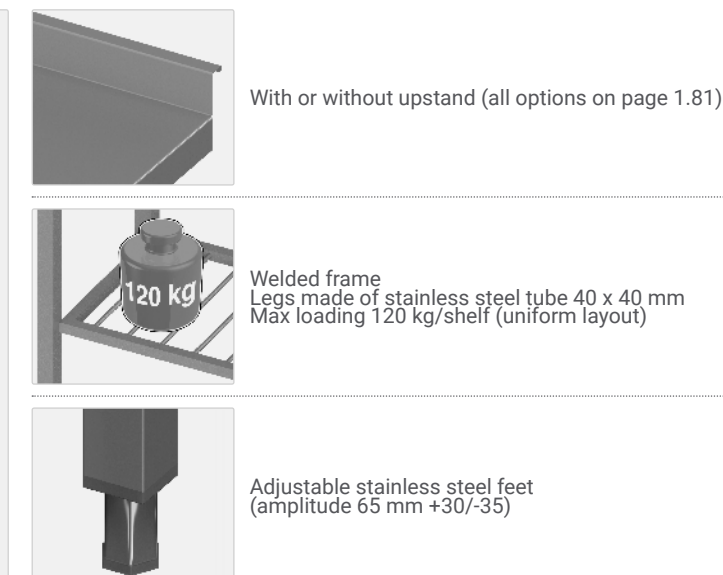

STANDARD FEATURES