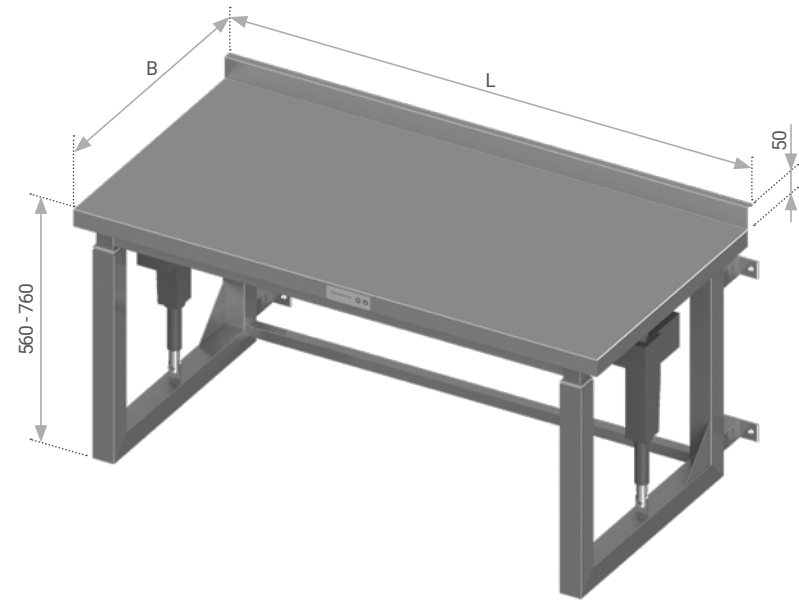

STANDARD FEATURES

Easy-to-clean height control panel

Welded frame
Holders made of stainless steel tube 50 x 50 mm
Frame made of stainless steel tube 25 x 25 mm

With or without upstand (all options on page 1.81)

Max loading 120 kg/tabletop (uniform layout)

More accessories on page 1.80.
Different dimensions and configurations are available on request. Examples on page 1.86.