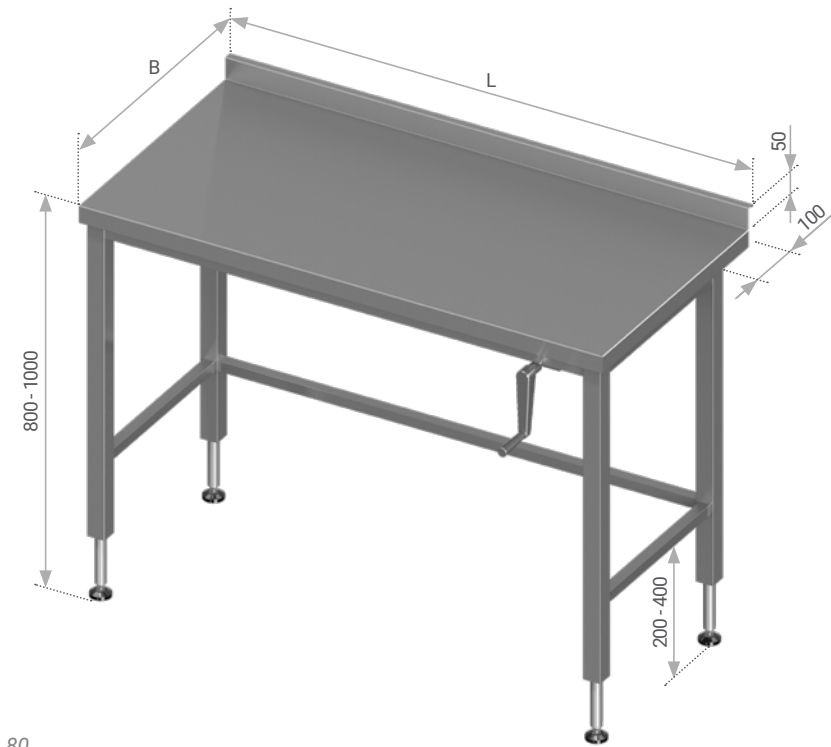

i More accessories on page 1.80.
Different dimensions and configurations are available on request. Examples on page 1.86.

Length L, mm	Width B, mm						Legs
	600		650		700		
	Model	Price, €	Model	Price, €	Model	Price, €	
400	DP0-QRV-40/60/90	1072	DP0-QRV-40/65/90	1079	DP0-QRV-40/70/90	1086	4
500	DP0-QRV-50/60/90	1083	DP0-QRV-50/65/90	1089	DP0-QRV-50/70/90	1096	4
600	DP0-QRV-60/60/90	1092	DP0-QRV-60/65/90	1099	DP0-QRV-60/70/90	1105	4
700	DP0-QRV-70/60/90	1102	DP0-QRV-70/65/90	1108	DP0-QRV-70/70/90	1115	4
800	DP0-QRV-80/60/90	1112	DP0-QRV-80/65/90	1119	DP0-QRV-80/70/90	1125	4
900	DP0-QRV-90/60/90	1122	DP0-QRV-90/65/90	1129	DP0-QRV-90/70/90	1135	4
1000	DP0-QRV-100/60/90	1132	DP0-QRV-100/65/90	1138	DP0-QRV-100/70/90	1145	4
1100	DP0-QRV-110/60/90	1142	DP0-QRV-110/65/90	1148	DP0-QRV-110/70/90	1155	4
1200	DP0-QRV-120/60/90	1152	DP0-QRV-120/65/90	1159	DP0-QRV-120/70/90	1165	4
1300	DP0-QRV-130/60/90	1162	DP0-QRV-130/65/90	1168	DP0-QRV-130/70/90	1175	4
1400	DP0-QRV-140/60/90	1171	DP0-QRV-140/65/90	1178	DP0-QRV-140/70/90	1185	4
1500	DP0-QRV-150/60/90	1181	DP0-QRV-150/65/90	1188	DP0-QRV-150/70/90	1195	4
1600	DP0-QRV-160/60/90	1192	DP0-QRV-160/65/90	1198	DP0-QRV-160/70/90	1205	4
1700	DP0-QRV-170/60/90	1201	DP0-QRV-170/65/90	1208	DP0-QRV-170/70/90	1214	4
1800	DP0-QRV-180/60/90	1211	DP0-QRV-180/65/90	1217	DP0-QRV-180/70/90	1225	4
1900	DP0-QRV-190/60/90	1222	DP0-QRV-190/65/90	1228	DP0-QRV-190/70/90	1234	4
2000	DP0-QRV-200/60/90	1231	DP0-QRV-200/65/90	1238	DP0-QRV-200/70/90	1244	4

STANDARD FEATURES

ADJUSTABLE HEIGHT
(800 - 1000 mm)

Height adjustment handle

Welded frame
Legs made of stainless steel tube 40 x 40 mm
Frame made of stainless steel tube 25 x 25 mm

Adjustable feet (amplitude 20 mm +15/-5)

Max loading 120 kg/tabletop (uniform layout)

OPTIONAL FEATURES

Sinks with noise dampening pads
All options on page 1.83

Plumbing sets
All options on page 1.82

Customised upstand (height 40 - 100 mm)
Code: A-DSB-A
Price: 35 €

Deepened table top
Code: DG0
Price: 172 €
Note: detailed view on page 1.81

Customised legs offset (moved from left/right/back)
Code: A-DS-KAK (left)
A-DS-KAD (right)
A-DS-KAG (back)
Price/side: 20 €
Note: more info on page 1.81