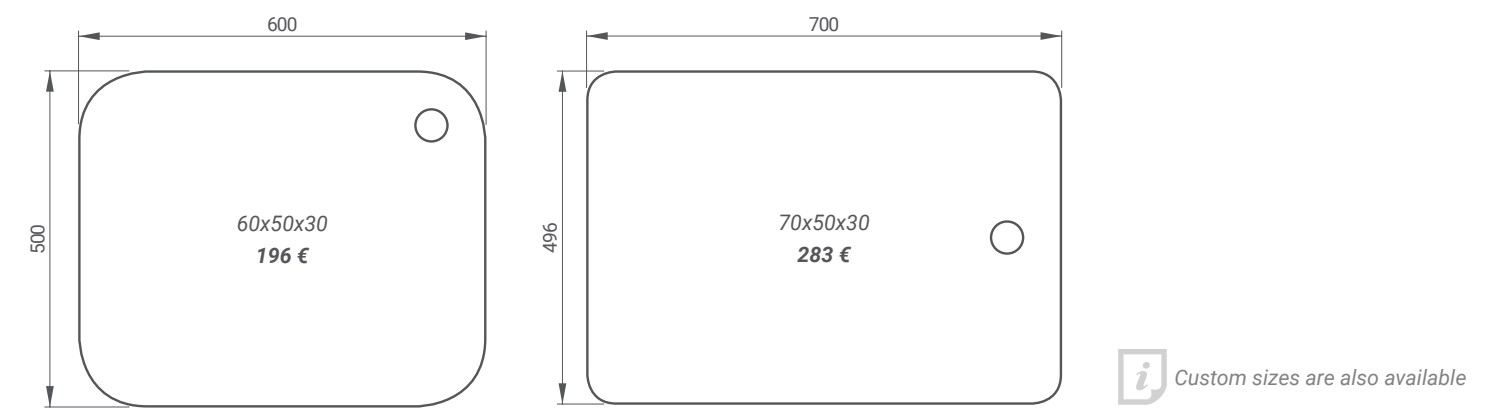

Code: A-DSM-A
Price/m²: 315 €
Note: max length 2000 mm

Code: A-DSM-B
Price/m²: 385 €
Note: max length 2000 mm

Code: A-DSM-U
Price/m²: 237 €
Note: max length 2000 mm

Code: A-DSM-OIL
Price/m²: 70 €

Code: A-DSBM-2
Price/m: 22 €

Code: A-DSBM-4 (left)
A-DSBM-5 (right)
Price/m: 26 €

Code: A-DSBM-6
Price/m: 30 €

Due to wood drying and swelling process recommended max length 2000 mm and width 1100 mm

STONE TABLE TOP

Code: DMO-GALAXY
Price/m²: Ask for price
Note: max length 2000 mm

Code: DMO-G681
Price/m²: Ask for price
Note: max length 2000 mm

Code: DMO-CARRARA
Price/m²: Ask for price
Note: max length 2000 mm

Code: Z-STONE
Price/m²: Ask for price
Note: max length 2000 mm

PLUMBING SETS

SINKS