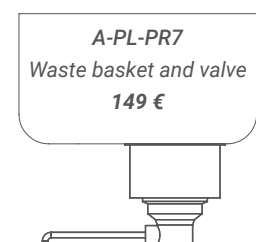

SOLID WOOD TABLE TOP

Code: A-DSM-A
Price/m²: 315 €
Note: max length 2000 mm

Code: A-DSM-B
Price/m²: 385 €
Note: max length 2000 mm

Code: A-DSM-U
Price/m²: 237 €
Note: max length 2000 mm

Code: A-DSM-OIL
Price/m²: 70 €

Code: A-DSBM-2
Price/m: 22 €

Code: A-DSBM-4 (left)
A-DSBM-5 (right)
Price/m: 26 €

Code: A-DSBM-6
Price/m: 30 €

Due to wood drying and swelling process recommended max length 2000 mm and width 1100 mm

STONE TABLE TOP

Code: DMO-GALAXY
Price/m²: Ask for price
Note: max length 2000 mm

Code: DMO-G681
Price/m²: Ask for price
Note: max length 2000 mm

Code: DMO-CARRARA
Price/m²: Ask for price
Note: max length 2000 mm

Code: Z-STONE
Price/m²: Ask for price
Note: max length 2000 mm

PLUMBING SETS

SINKS