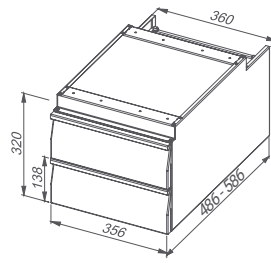

Double drawer block: plain/frame for GN 1/1 container

Code: Y-STP2/Y-SGN2
Price: 285 €

Double drawer block with closed back: plain/frame for GN 1/1 container

Code: Y-STPU2/Y-SG NU2
Price: 318 €