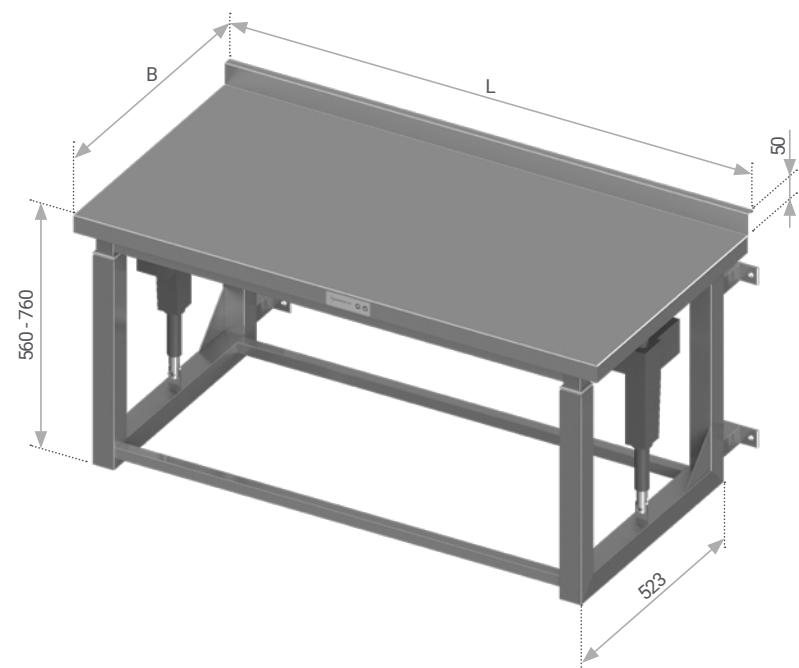

OPTIONAL FEATURES

Sinks with noise dampening pads
All options on page 1.83

Plumbing sets
All options on page 1.82

Customised upstand (height 40 - 100 mm)
Code: A-DSB-A
Price: 35 €

Deepened table top
Code: DG0
Price: 172 €
Note: detailed view on page 1.81

STANDARD FEATURES

ADJUSTABLE HEIGHT
(800 - 1000 mm)

Easy-to-clean height control panel

Welded frame
Holders made of stainless steel tube 50 x 50 mm
Frame made of stainless steel tube 25 x 25 mm

With or without upstand (all options on page 1.81)