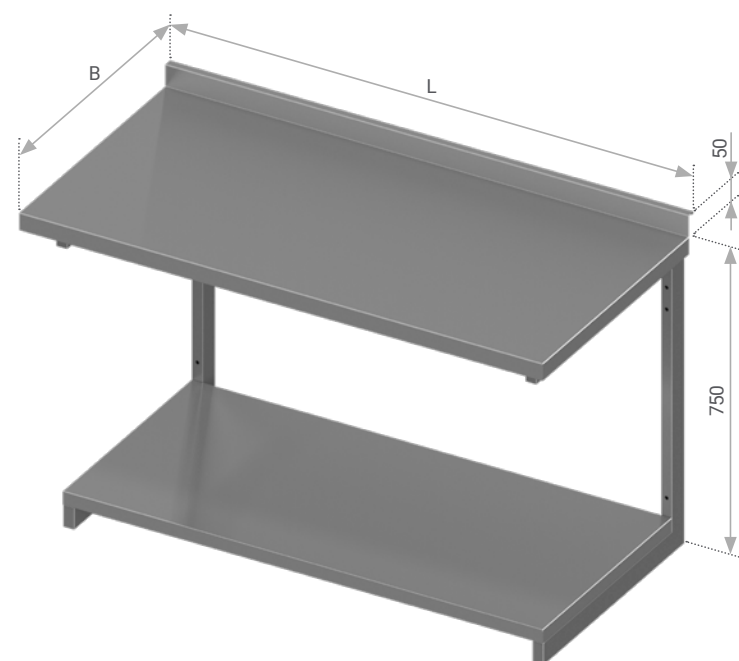

STANDARD FEATURES

With or without upstand (all options on page 1.81)

Welded frame
Frame made of stainless steel tube 25 x 50 mm
Max loading 120 kg/shelf (uniform layout)

More accessories on page 1.80.
Different dimensions and configurations are available on request. Examples on page 1.86.