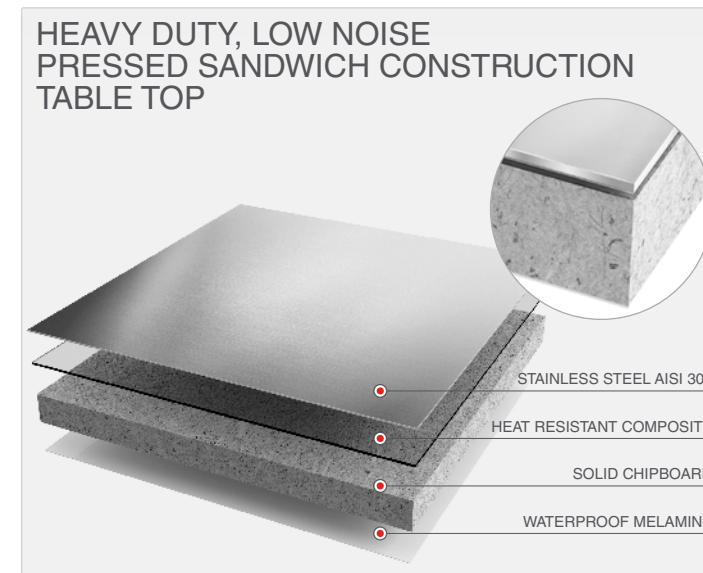

STANDARD FEATURES

With or without upstand (all options on page 1.81)

Stainless steel table top for mounting on a frame (detailed view on page 1.81)

More accessories on page 1.80. Different dimensions and configurations are available on request. Examples on page 1.86.