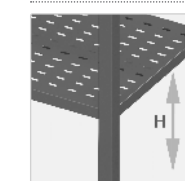

Customised shelf height (min 70 mm from floor)
Code: A-DSL-A
Price: 30 €