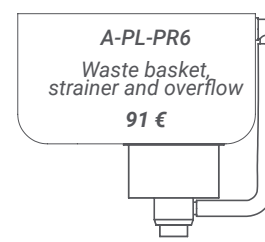

SOLID WOOD TABLE TOP

Code: A-DSM-A
Price/m²: 315 €
Note: max length 2000 mm

Code: A-DSM-B
Price/m²: 385 €
Note: max length 2000 mm

Code: A-DSM-U
Price/m²: 237 €
Note: max length 2000 mm

Code: A-DSM-OIL
Price/m²: 70 €

Code: A-DSBM-2
Price/m: 22 €

Code: A-DSBM-4 (left)
A-DSBM-5 (right)
Price/m: 26 €

Code: A-DSBM-6
Price/m: 30 €

Due to wood drying and swelling process recommended max length 2000 mm and width 1100 mm

STONE TABLE TOP

Code: DMO-GALAXY
Price/m²: Ask for price
Note: max length 2000 mm

Code: DMO-G681
Price/m²: Ask for price
Note: max length 2000 mm

Code: DMO-CARRARA
Price/m²: Ask for price
Note: max length 2000 mm

Code: Z-STONE
Price/m²: Ask for price
Note: max length 2000 mm

PLUMBING SETS

SINKS