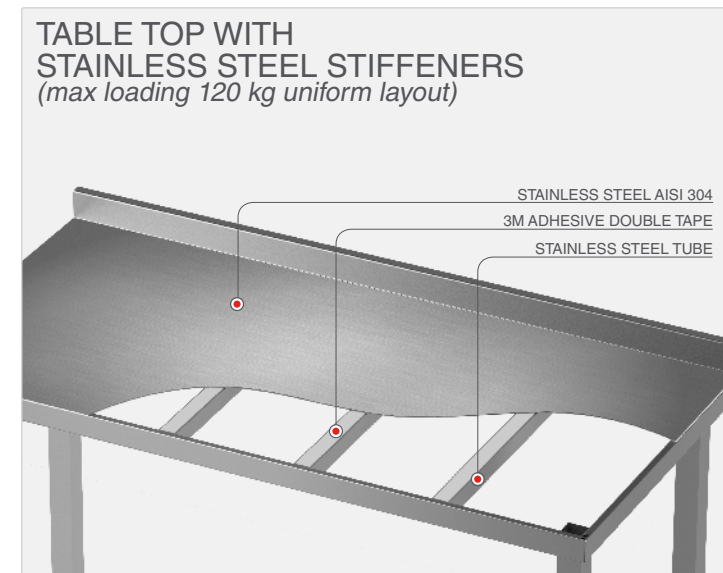

Customised shelf height (min 70 mm from floor)
Code: A-DSL-A
Price: 30 €

Additional shelf
Code: A-DSL-2S
Price: +39%

STANDARD FEATURES

With or without upstand (all options on page 1.81)

Welded frame
Legs made of stainless steel tube 40 x 40 mm
Max loading 120 kg/shelf (uniform layout)