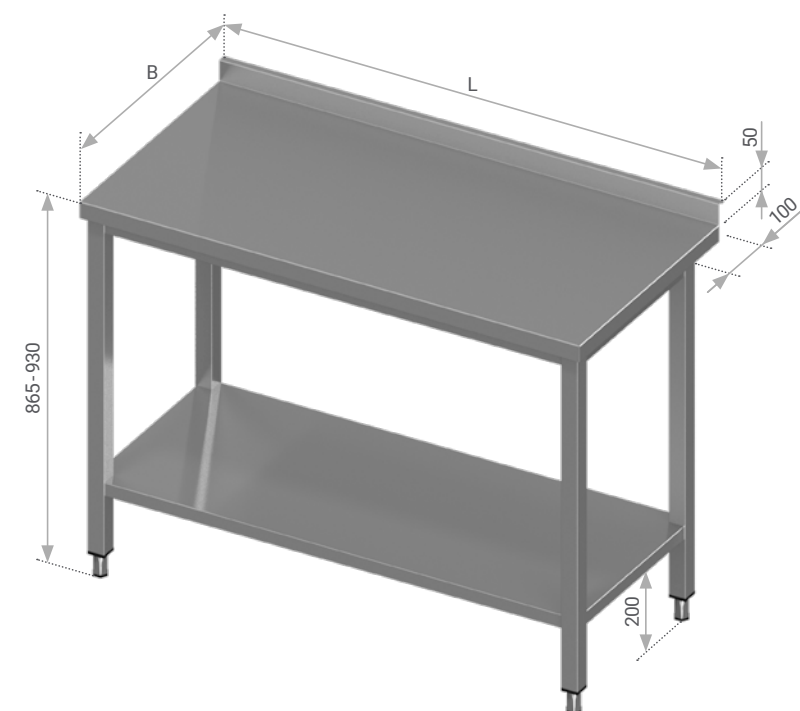

More accessories on page 1.80.
Different dimensions and configurations are available on request. Examples on page 1.86.