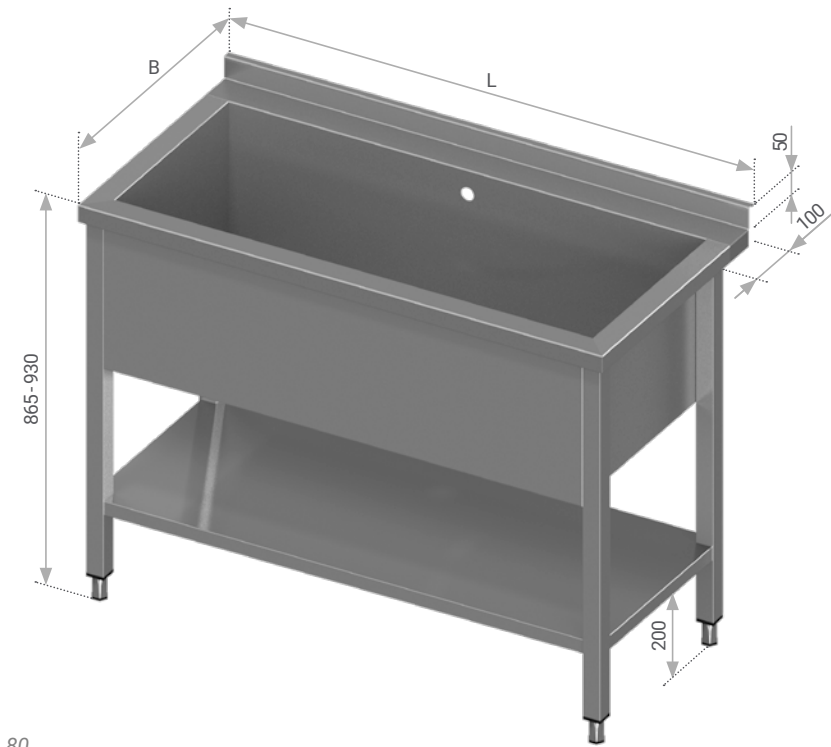

STANDARD FEATURES

With or without upstand (all options on page 1.81)

Welded frame
Legs made of stainless steel tube 40 x 40 mm
Frame made of stainless steel tube 25 x 25 mm

Adjustable stainless steel feet
(amplitude 65 mm +30/-35)

OPTIONAL FEATURES

Plumbing sets
All options on page 1.82

Modular stainless steel plate shelf
Code: A-MSL-P
Price: +8%

Modular stainless steel shelf
Code: A-MSL-Z
Price: +12%

Modular plastic shelf
Code: A-MSL-M (blue)
Price: +2%

*More accessories on page 1.80.
Different dimensions and configurations are available on request. Examples on page 1.86.*

Length L, mm	Width B, mm					
	600			700		
	Model	Price, €	Sink dimensions, mm	Model	Price, €	Sink dimensions, mm
800	DV1-PLA-80/60/90	536	692x450x350	DV1-PLA-80/70/90	561	692x550x350
900	DV1-PLA-90/60/90	558	792x450x350	DV1-PLA-90/70/90	585	792x550x350
1000	DV1-PLA-100/60/90	581	892x450x350	DV1-PLA-100/70/90	609	892x550x350
1100	DV1-PLA-110/60/90	603	992x450x350	DV1-PLA-110/70/90	631	992x550x350
1200	DV1-PLA-120/60/90	629	1092x450x350	DV1-PLA-120/70/90	658	1092x550x350
1300	DV1-PLA-130/60/90	651	1192x450x350	DV1-PLA-130/70/90	682	1192x550x350
1400	DV1-PLA-140/60/90	674	1292x450x350	DV1-PLA-140/70/90	705	1292x550x350
1500	DV1-PLA-150/60/90	696	1392x450x350	DV1-PLA-150/70/90	728	1392x550x350
1600	DV1-PLA-160/60/90	719	1492x450x350	DV1-PLA-160/70/90	752	1492x550x350
1700	DV1-PLA-170/60/90	742	1592x450x350	DV1-PLA-170/70/90	775	1592x550x350

STANDARD FEATURES

With or without upstand (all options on page 1.81)

Welded frame
Legs made of stainless steel tube 40 x 40 mm
Max loading 120 kg/shelf (uniform layout)

Adjustable stainless steel feet
(amplitude 65 mm +30/-35)