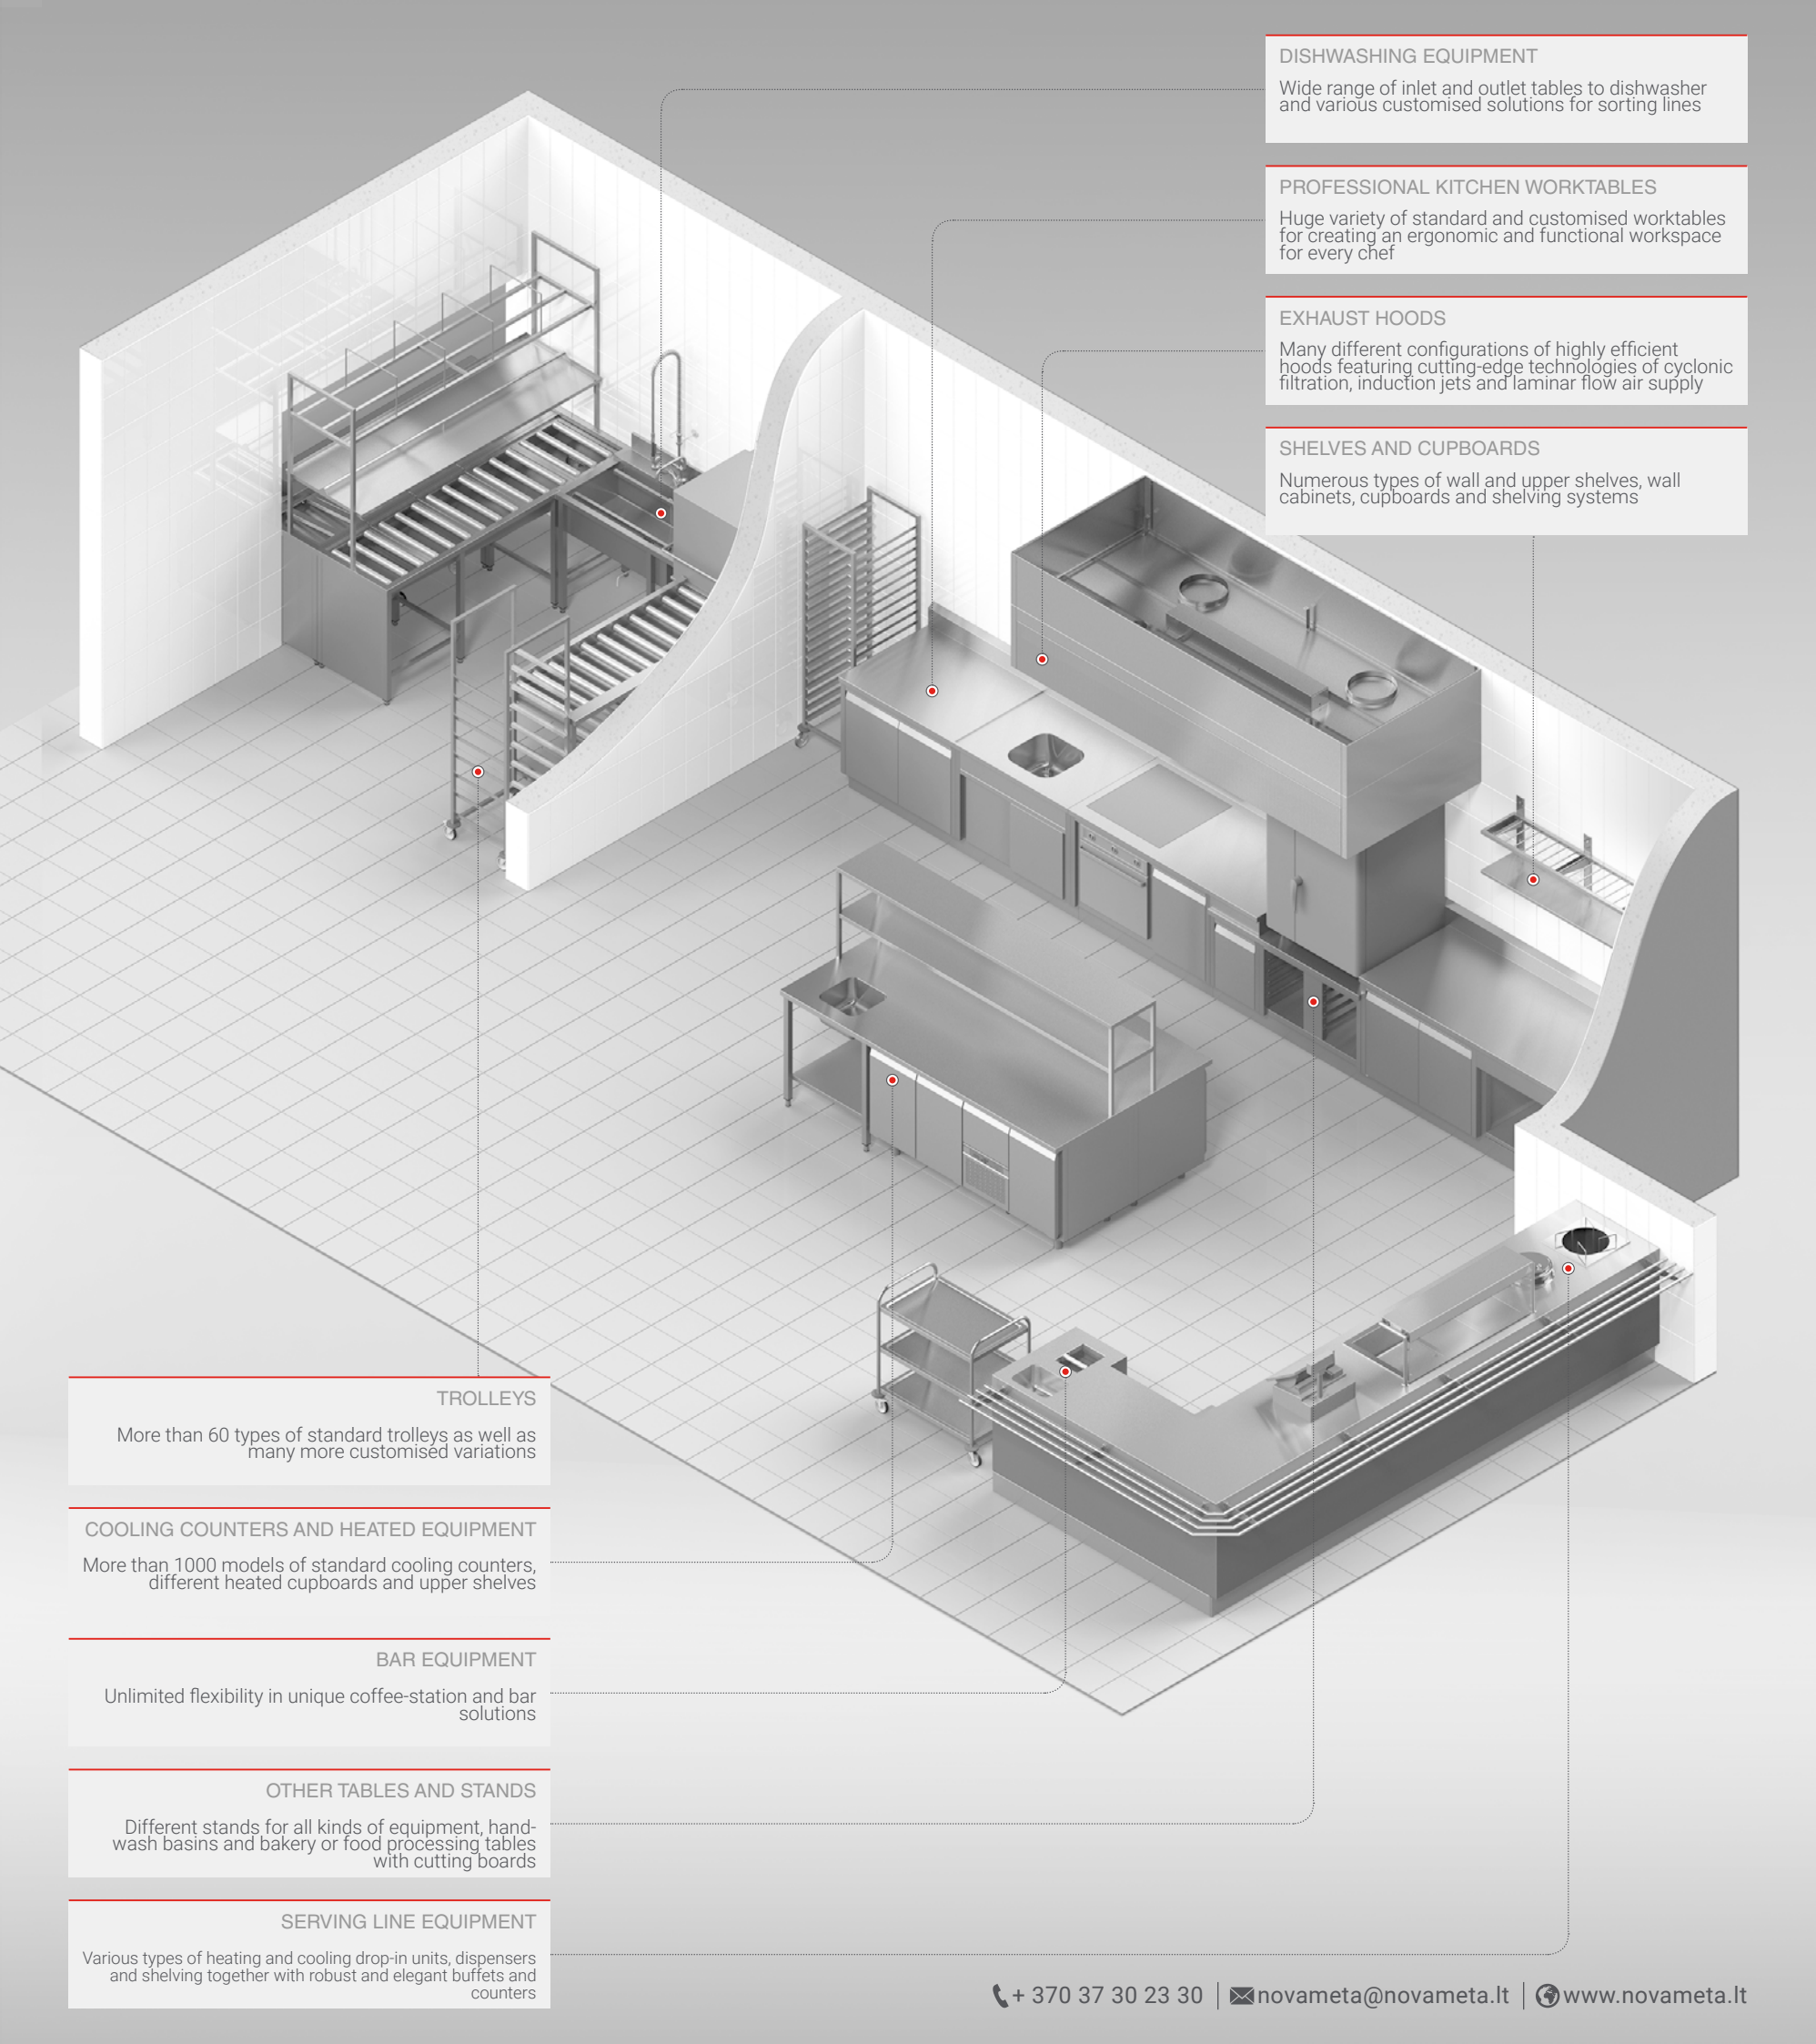

DISHWASHING EQUIPMENT

Wide range of inlet and outlet tables to dishwasher and various customised solutions for sorting lines

PROFESSIONAL KITCHEN WORKTABLES

Huge variety of standard and customised worktables for creating an ergonomic and functional workspace for every chef

EXHAUST HOODS

Many different configurations of highly efficient hoods featuring cutting-edge technologies of cyclonic filtration, induction jets and laminar flow air supply

SHELVES AND CUPBOARDS

Numerous types of wall and upper shelves, wall cabinets, cupboards and shelving systems

TROLLEYS

More than 60 types of standard trolleys as well as many more customised variations

COOLING COUNTERS AND HEATED EQUIPMENT

More than 1000 models of standard cooling counters, different heated cupboards and upper shelves

BAR EQUIPMENT

Unlimited flexibility in unique coffee-station and bar solutions

OTHER TABLES AND STANDS

Different stands for all kinds of equipment, hand-wash basins and bakery or food processing tables with cutting boards

SERVING LINE EQUIPMENT

Various types of heating and cooling drop-in units, dispensers and shelving together with robust and elegant buffets and counters