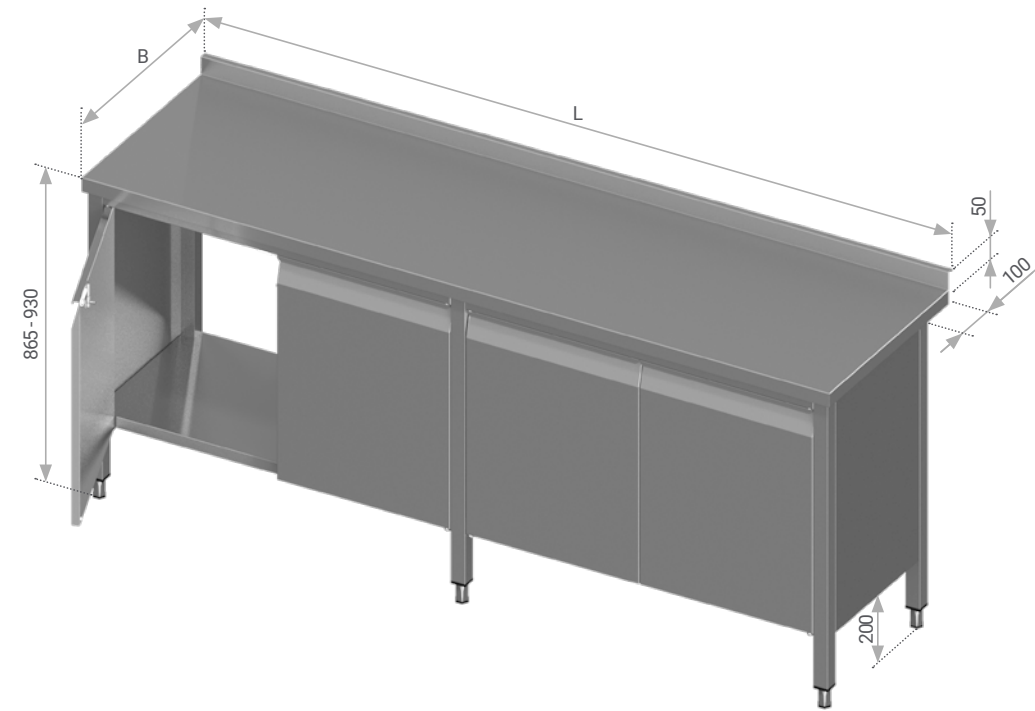

Rear panel
Code: A-DSU-G
Price: +12%

Lock
Code: A-DS-FUDS
Price/pc: 43 €

Additional height adjustable shelf
Code: A-DSL-2R
Price: +15%

Customised legs offset (moved from left/right/back)
Code: A-DS-KAK (left)
A-DS-KAD (right)
A-DS-KAG (back)
Price/side: 20 €
Note: more info on page 1.81