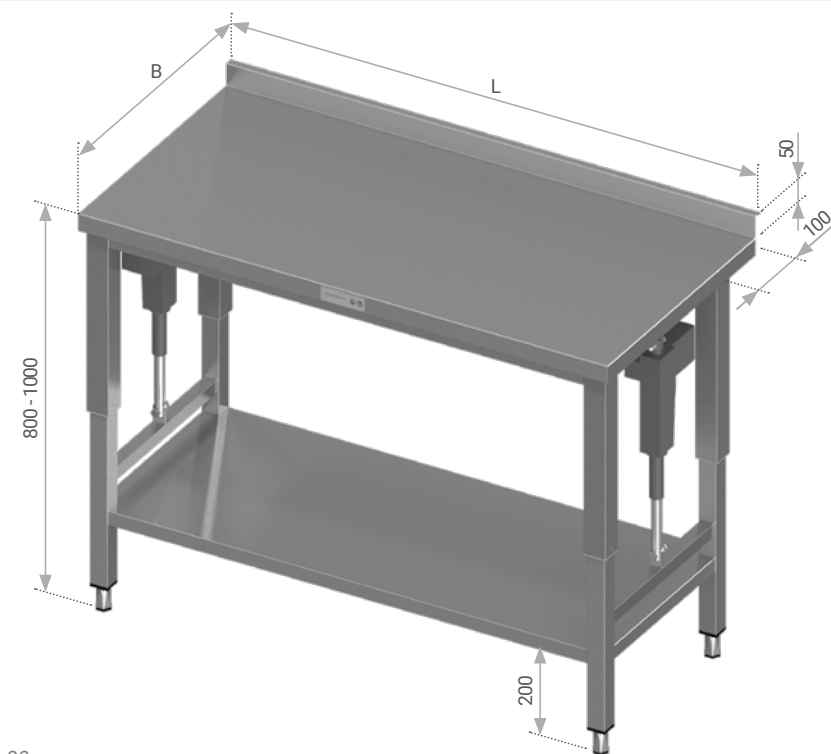

More accessories on page 1.80.
Different dimensions and configurations are available on request. Examples on page 1.86.

Length L, mm	Width B, mm						Legs	Motors
	600		650		700			
	Model	Price, €	Model	Price, €	Model	Price, €		
800	DPO-RLV-80/60/90	1247	DPO-RLV-80/65/90	1254	DPO-RLV-80/70/90	1259	4	2
900	DPO-RLV-90/60/90	1260	DPO-RLV-90/65/90	1267	DPO-RLV-90/70/90	1273	4	2
1000	DPO-RLV-100/60/90	1273	DPO-RLV-100/65/90	1280	DPO-RLV-100/70/90	1286	4	2
1100	DPO-RLV-110/60/90	1285	DPO-RLV-110/65/90	1294	DPO-RLV-110/70/90	1301	4	2
1200	DPO-RLV-120/60/90	1298	DPO-RLV-120/65/90	1306	DPO-RLV-120/70/90	1313	4	2
1300	DPO-RLV-130/60/90	1310	DPO-RLV-130/65/90	1318	DPO-RLV-130/70/90	1327	4	2
1400	DPO-RLV-140/60/90	1323	DPO-RLV-140/65/90	1332	DPO-RLV-140/70/90	1340	4	2
1500	DPO-RLV-150/60/90	1335	DPO-RLV-150/65/90	1344	DPO-RLV-150/70/90	1353	4	2
1600	DPO-RLV-160/60/90	1346	DPO-RLV-160/65/90	1357	DPO-RLV-160/70/90	1366	4	2
1700	DPO-RLV-170/60/90	1360	DPO-RLV-170/65/90	1370	DPO-RLV-170/70/90	1380	4	2
1800	DPO-RLV-180/60/90	1371	DPO-RLV-180/65/90	1382	DPO-RLV-180/70/90	1393	4	2
1900	DPO-RLV-190/60/90	1383	DPO-RLV-190/65/90	1395	DPO-RLV-190/70/90	1406	4	2
2000	DPO-RLV-200/60/90	1397	DPO-RLV-200/65/90	1408	DPO-RLV-200/70/90	1419	4	2
2100	DPO-RLV-210/60/90	1488	DPO-RLV-210/65/90	1501	DPO-RLV-210/70/90	1513	6	3
2200	DPO-RLV-220/60/90	1502	DPO-RLV-220/65/90	1514	DPO-RLV-220/70/90	1526	6	3
2300	DPO-RLV-230/60/90	1514	DPO-RLV-230/65/90	1527	DPO-RLV-230/70/90	1541	6	3
2400	DPO-RLV-240/60/90	1526	DPO-RLV-240/65/90	1540	DPO-RLV-240/70/90	1553	6	3
2500	DPO-RLV-250/60/90	1705	DPO-RLV-250/65/90	1720	DPO-RLV-250/70/90	1735	6	3
2600	DPO-RLV-260/60/90	1718	DPO-RLV-260/65/90	1733	DPO-RLV-260/70/90	1749	6	3
2700	DPO-RLV-270/60/90	1730	DPO-RLV-270/65/90	1746	DPO-RLV-270/70/90	1762	6	3
2800	DPO-RLV-280/60/90	1743	DPO-RLV-280/65/90	1759	DPO-RLV-280/70/90	1776	6	3
2900	DPO-RLV-290/60/90	1756	DPO-RLV-290/65/90	1773	DPO-RLV-290/70/90	1790	6	3
3000	DPO-RLV-300/60/90	2052	DPO-RLV-300/65/90	2076	DPO-RLV-300/70/90	2101	6	3
3100	DPO-RLV-310/60/90	2066	DPO-RLV-310/65/90	2090	DPO-RLV-310/70/90	2116	6	3
3200	DPO-RLV-320/60/90	2080	DPO-RLV-320/65/90	2104	DPO-RLV-320/70/90	2132	6	3
3300	DPO-RLV-330/60/90	2094	DPO-RLV-330/65/90	2119	DPO-RLV-330/70/90	2147	6	3
3400	DPO-RLV-340/60/90	2109	DPO-RLV-340/65/90	2133	DPO-RLV-340/70/90	2163	6	3
3500	DPO-RLV-350/60/90	2123	DPO-RLV-350/65/90	2147	DPO-RLV-350/70/90	2178	6	3

STANDARD FEATURES

ADJUSTABLE HEIGHT
(800 - 1000 mm)

Easy-to-clean height control panel

Welded frame
Legs made of stainless steel tube 40 x 40 mm
Max loading 120 kg/shelf (uniform layout)

Adjustable stainless steel feet
(amplitude 65 mm +30/-35)

Max loading 120 kg/tabletop (uniform layout)

OPTIONAL FEATURES