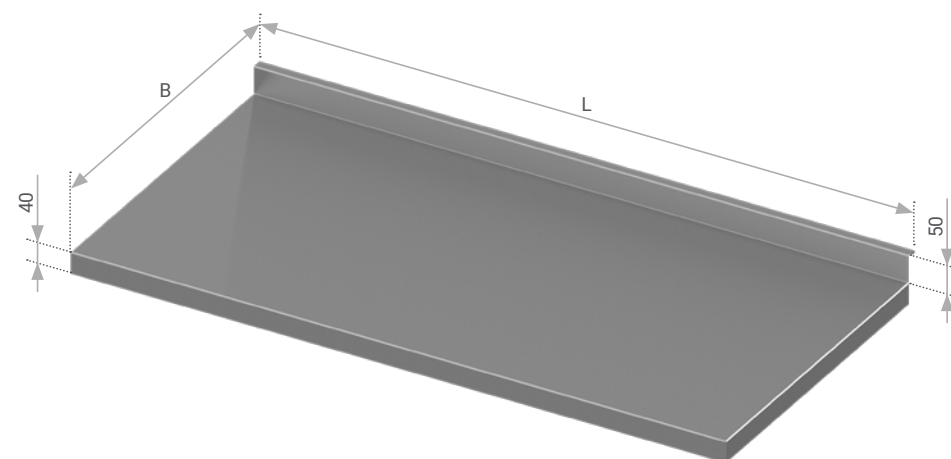

STANDARD FEATURES