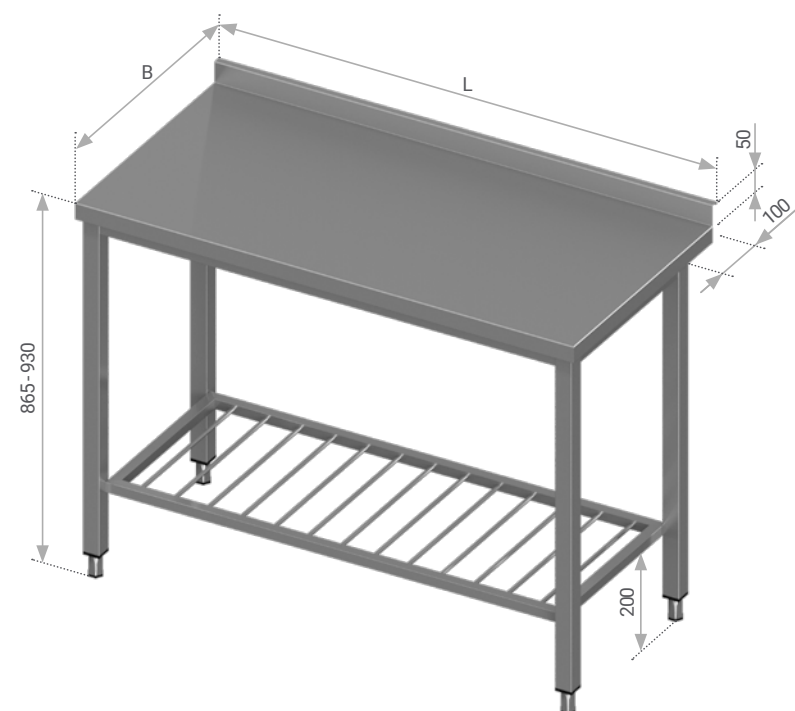

High front panel (height 300 mm)
Code: A-DSU-P300
Price: +5%

Customised legs offset (moved from left/right/back)
Code: A-DS-KAK (left), A-DS-KAD (right), A-DS-KAG (back)
Price/side: 20 €
Note: more info on page 1.81

Customised shelf height (min 70 mm from floor)
Code: A-DSL-A
Price: 30 €

Additional shelf
Code: A-DSL-2S
Price: +39%

i More accessories on page 1.80.
Different dimensions and configurations are available on request. Examples on page 1.86.