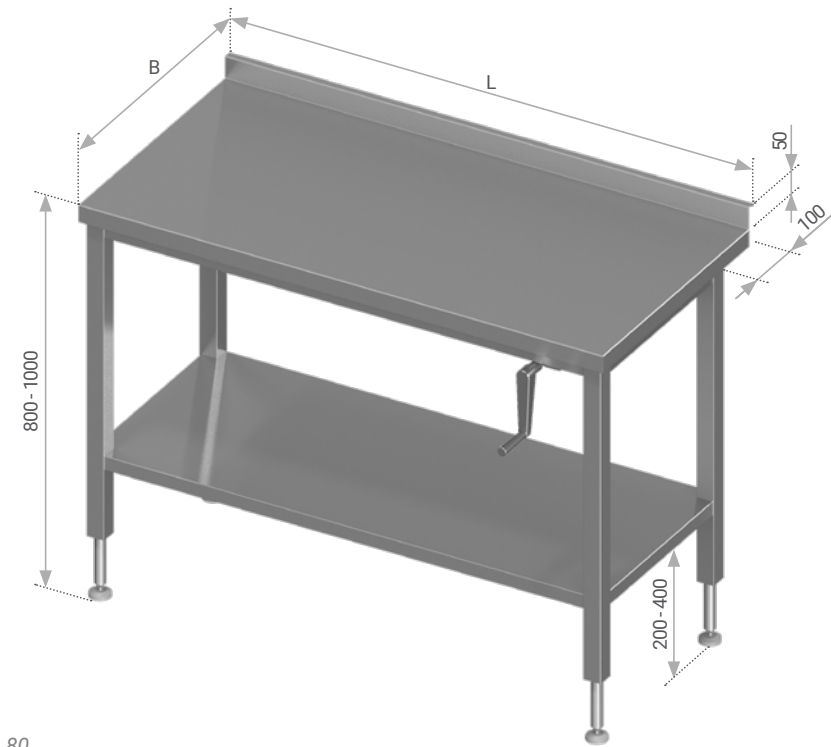

i More accessories on page 1.80.
Different dimensions and configurations are available on request. Examples on page 1.86.

Length L, mm	Width B, mm						Legs
	600		650		700		
	Model	Price, €	Model	Price, €	Model	Price, €	
400	DP0-QLV-40/60/90	1079	DP0-QLV-40/65/90	1086	DP0-QLV-40/70/90	1092	4
500	DP0-QLV-50/60/90	1089	DP0-QLV-50/65/90	1096	DP0-QLV-50/70/90	1102	4
600	DP0-QLV-60/60/90	1099	DP0-QLV-60/65/90	1105	DP0-QLV-60/70/90	1112	4
700	DP0-QLV-70/60/90	1108	DP0-QLV-70/65/90	1115	DP0-QLV-70/70/90	1122	4
800	DP0-QLV-80/60/90	1119	DP0-QLV-80/65/90	1125	DP0-QLV-80/70/90	1132	4
900	DP0-QLV-90/60/90	1129	DP0-QLV-90/65/90	1135	DP0-QLV-90/70/90	1142	4
1000	DP0-QLV-100/60/90	1138	DP0-QLV-100/65/90	1145	DP0-QLV-100/70/90	1152	4
1100	DP0-QLV-110/60/90	1148	DP0-QLV-110/65/90	1155	DP0-QLV-110/70/90	1162	4
1200	DP0-QLV-120/60/90	1159	DP0-QLV-120/65/90	1165	DP0-QLV-120/70/90	1171	4
1300	DP0-QLV-130/60/90	1168	DP0-QLV-130/65/90	1175	DP0-QLV-130/70/90	1181	4
1400	DP0-QLV-140/60/90	1178	DP0-QLV-140/65/90	1185	DP0-QLV-140/70/90	1192	4
1500	DP0-QLV-150/60/90	1188	DP0-QLV-150/65/90	1195	DP0-QLV-150/70/90	1201	4
1600	DP0-QLV-160/60/90	1198	DP0-QLV-160/65/90	1205	DP0-QLV-160/70/90	1211	4
1700	DP0-QLV-170/60/90	1208	DP0-QLV-170/65/90	1214	DP0-QLV-170/70/90	1222	4
1800	DP0-QLV-180/60/90	1217	DP0-QLV-180/65/90	1225	DP0-QLV-180/70/90	1231	4
1900	DP0-QLV-190/60/90	1228	DP0-QLV-190/65/90	1234	DP0-QLV-190/70/90	1241	4
2000	DP0-QLV-200/60/90	1238	DP0-QLV-200/65/90	1244	DP0-QLV-200/70/90	1250	4

STANDARD FEATURES

ADJUSTABLE HEIGHT
(800 - 1000 mm)

Height adjustment handle

Welded frame
Legs made of stainless steel tube 40 x 40 mm
Max loading 120 kg/shelf (uniform layout)

Adjustable feet (amplitude 20 mm +15/-5)

Max loading 120 kg/tabletop (uniform layout)

OPTIONAL FEATURES

Sinks with noise dampening pads
All options on page 1.83

Plumbing sets
All options on page 1.82

Customised upstand (height 40 - 100 mm)
Code: A-DSB-A
Price: 35 €

Deepened table top
Code: DG0
Price: 172 €
Note: detailed view on page 1.81

Customised legs offset (moved from left/right/back)
Code: A-DS-KAK (left)
A-DS-KAD (right)
A-DS-KAG (back)
Price/side: 20 €
Note: more info on page 1.81