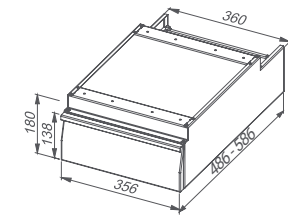

Customised shelf height (min 70 mm from floor)
Code: A-DSL-A
Price: 30 €

Additional shelf
Code: A-DSL-2S
Price: +32%

DRAWERS

Y-SGN (for GN 1/1, containers are not included)

Y-STP (plain)

Single drawer: plain/frame for GN 1/1 container