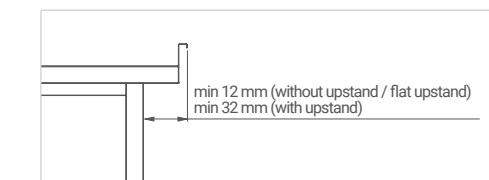

A-DS-KAG (back)
20 €