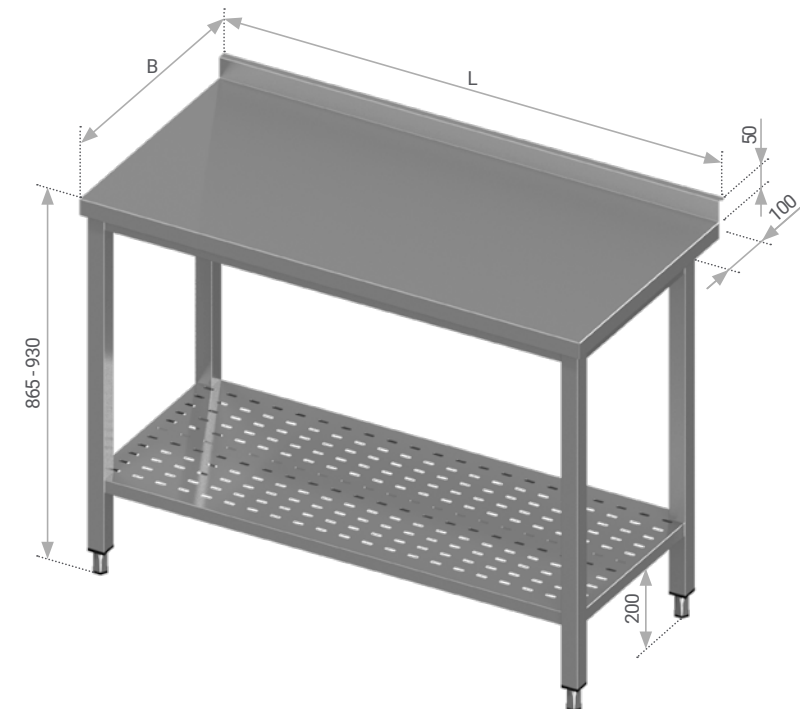

NEW

More accessories on page 1.80.
Different dimensions and configurations are available on request. Examples on page 1.86.