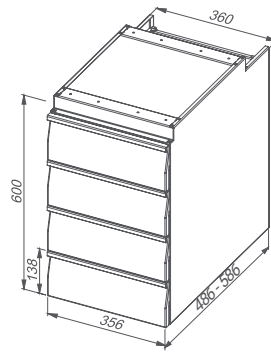

Quadruple drawer block: plain/frame for GN 1/1 container

Code: Y-STP4/Y-SGN4
Price: 518 €

Quadruple drawer block with closed back: plain/frame for GN 1/1 container

Code: Y-STPU4/Y-SG NU4
Price: 551 €

ACCESSORIES

Waste hole Ø205 mm (rubber ring)

Code: K-FGA-D205
Price: 72 €

Stainless steel waste hole (Ø150, Ø200 or Ø250 mm)

Code: Y-SNA-150
Y-SNA-200
Y-SNA-250
Price: 72 €

Sliding grid for sink

Code: Y-SGP
Price: 20 €

Set of wall fasteners for tables (2 pcs)

Code: Y-TV-40
Price: 22 €

Set of galvanized wheels Ø125 mm (4 pcs), 2 pcs with brakes

Code: A-DSR-RC125
Price: 108 €

Set of stainless steel wheels Ø125mm (4 pcs), 2 pcs with brakes

Code: A-DSR-RN125
Price: 192 €