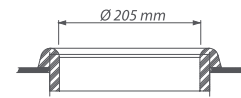

ACCESSORIES

Waste hole Ø205 mm (rubber ring)

Code: K-FGA-D205
Price: 72 €