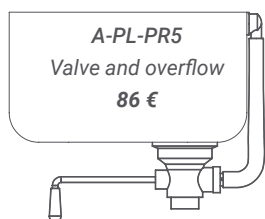

Non standard stone table top

Code: Z-STONE
Price/m²: Ask for price
Note: max length 2000 mm

PLUMBING SETS

A-PL-PR1
Strainer
10 €

A-PL-PR2
Valve
72 €

A-PL-PR3
Waste basket with strainer
77 €

A-PL-PR4
Strainer and overflow
14 €