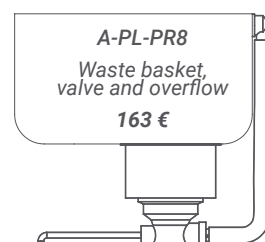

SOLID WOOD TABLE TOP

Code: A-DSM-A
Price/m²: 315 €
Note: max length 2000 mm

Code: A-DSM-B
Price/m²: 385 €
Note: max length 2000 mm

Code: A-DSM-U
Price/m²: 237 €
Note: max length 2000 mm

Code: A-DSM-OIL
Price/m²: 70 €

Code: A-DSBM-2
Price/m: 22 €

Code: A-DSBM-4 (left)
A-DSBM-5 (right)
Price/m: 26 €

Code: A-DSBM-6
Price/m: 30 €

Due to wood drying and swelling process recommended max length 2000 mm and width 1100 mm

STONE TABLE TOP

Code: DMO-GALAXY
Price/m²: Ask for price
Note: max length 2000 mm

Code: DMO-G681
Price/m²: Ask for price
Note: max length 2000 mm

Code: DMO-CARRARA
Price/m²: Ask for price
Note: max length 2000 mm

Code: Z-STONE
Price/m²: Ask for price
Note: max length 2000 mm

PLUMBING SETS

SINKS