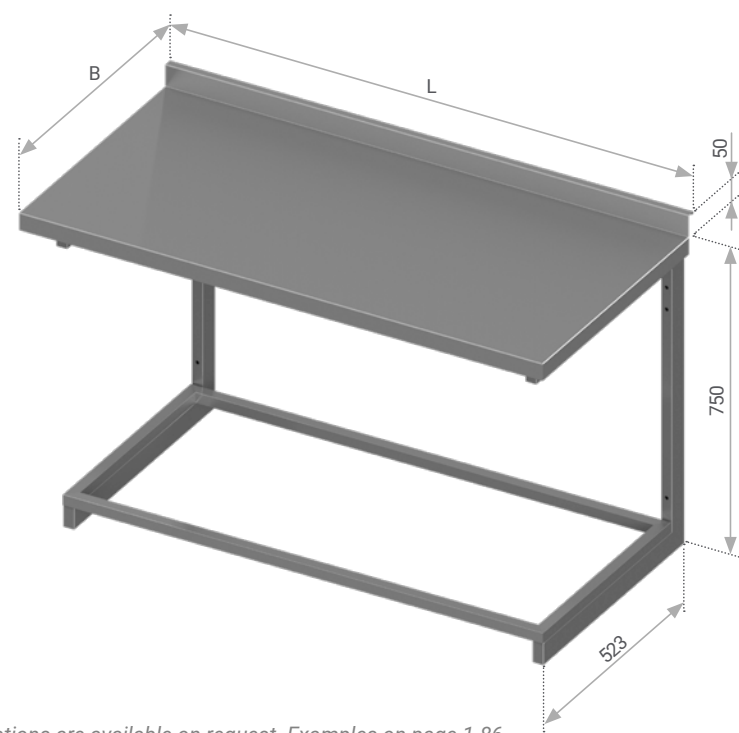

More accessories on page 1.80.
Different dimensions and configurations are available on request. Examples on page 1.86.

Length L, mm	Width B, mm						Holders
	600		650		700		
	Model	Price, €	Model	Price, €	Model	Price, €	
600	DP0-HMX-60/60/75	271	DP0-HMX-60/65/75	278	DP0-HMX-60/70/75	286	2
700	DP0-HMX-70/60/75	280	DP0-HMX-70/65/75	289	DP0-HMX-70/70/75	297	2
800	DP0-HMX-80/60/75	290	DP0-HMX-80/65/75	298	DP0-HMX-80/70/75	308	2
900	DP0-HMX-90/60/75	299	DP0-HMX-90/65/75	309	DP0-HMX-90/70/75	318	2
1000	DP0-HMX-100/60/75	310	DP0-HMX-100/65/75	319	DP0-HMX-100/70/75	330	2
1100	DP0-HMX-110/60/75	319	DP0-HMX-110/65/75	330	DP0-HMX-110/70/75	340	2
1200	DP0-HMX-120/60/75	329	DP0-HMX-120/65/75	337	DP0-HMX-120/70/75	351	2
1300	DP0-HMX-130/60/75	338	DP0-HMX-130/65/75	350	DP0-HMX-130/70/75	362	2
1400	DP0-HMX-140/60/75	349	DP0-HMX-140/65/75	360	DP0-HMX-140/70/75	373	2
1500	DP0-HMX-150/60/75	358	DP0-HMX-150/65/75	371	DP0-HMX-150/70/75	384	2
1600	DP0-HMX-160/60/75	368	DP0-HMX-160/65/75	380	DP0-HMX-160/70/75	395	2
1700	DP0-HMX-170/60/75	447	DP0-HMX-170/65/75	463	DP0-HMX-170/70/75	479	3
1800	DP0-HMX-180/60/75	458	DP0-HMX-180/65/75	474	DP0-HMX-180/70/75	490	3
1900	DP0-HMX-190/60/75	467	DP0-HMX-190/65/75	484	DP0-HMX-190/70/75	502	3
2000	DP0-HMX-200/60/75	477	DP0-HMX-200/65/75	494	DP0-HMX-200/70/75	511	3
2100	DP0-HMX-210/60/75	486	DP0-HMX-210/65/75	504	DP0-HMX-210/70/75	523	3
2200	DP0-HMX-220/60/75	496	DP0-HMX-220/65/75	515	DP0-HMX-220/70/75	534	3
2300	DP0-HMX-230/60/75	506	DP0-HMX-230/65/75	525	DP0-HMX-230/70/75	545	3
2400	DP0-HMX-240/60/75	586	DP0-HMX-240/65/75	607	DP0-HMX-240/70/75	629	4
2500	DP0-HMX-250/60/75	595	DP0-HMX-250/65/75	617	DP0-HMX-250/70/75	641	4
2600	DP0-HMX-260/60/75	605	DP0-HMX-260/65/75	628	DP0-HMX-260/70/75	651	4
2700	DP0-HMX-270/60/75	615	DP0-HMX-270/65/75	638	DP0-HMX-270/70/75	663	4
2800	DP0-HMX-280/60/75	625	DP0-HMX-280/65/75	648	DP0-HMX-280/70/75	673	4
2900	DP0-HMX-290/60/75	634	DP0-HMX-290/65/75	658	DP0-HMX-290/70/75	684	4
3000	DP0-HMX-300/60/75	832	DP0-HMX-300/65/75	862	DP0-HMX-300/70/75	895	4
3100	DP0-HMX-310/60/75	842	DP0-HMX-310/65/75	873	DP0-HMX-310/70/75	905	4
3200	DP0-HMX-320/60/75	850	DP0-HMX-320/65/75	883	DP0-HMX-320/70/75	916	4
3300	DP0-HMX-330/60/75	860	DP0-HMX-330/65/75	893	DP0-HMX-330/70/75	927	4
3400	DP0-HMX-340/60/75	870	DP0-HMX-340/65/75	903	DP0-HMX-340/70/75	938	4
3500	DP0-HMX-350/60/75	954	DP0-HMX-350/65/75	989	DP0-HMX-350/70/75	1025	5
3600	DP0-HMX-360/60/75	964	DP0-HMX-360/65/75	999	DP0-HMX-360/70/75	1035	5
3700	DP0-HMX-370/60/75	974	DP0-HMX-370/65/75	1010	DP0-HMX-370/70/75	1045	5
3800	DP0-HMX-380/60/75	982	DP0-HMX-380/65/75	1020	DP0-HMX-380/70/75	1055	5
3900	DP0-HMX-390/60/75	992	DP0-HMX-390/65/75	1030	DP0-HMX-390/70/75	1065	5
4000	DP0-HMX-400/60/75	1002	DP0-HMX-400/65/75	1040	DP0-HMX-400/70/75	1075	5