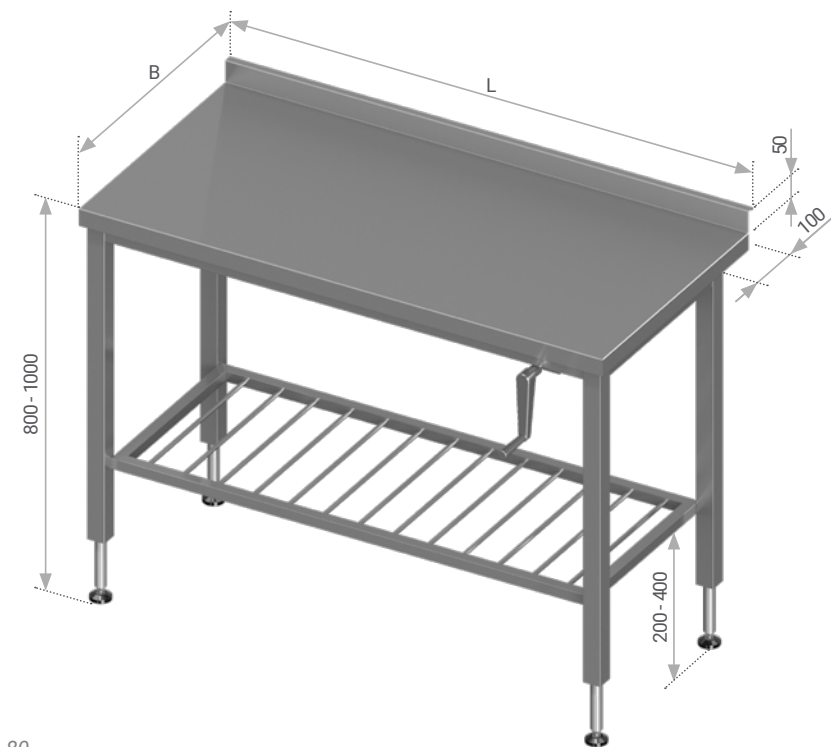

i More accessories on page 1.80.
Different dimensions and configurations are available on request. Examples on page 1.86.

Length L, mm	Width B, mm						Legs
	600		650		700		
	Model	Price, €	Model	Price, €	Model	Price, €	
400	DP0-QSV-40/60/90	1101	DP0-QSV-40/65/90	1108	DP0-QSV-40/70/90	1117	4
500	DP0-QSV-50/60/90	1111	DP0-QSV-50/65/90	1119	DP0-QSV-50/70/90	1127	4
600	DP0-QSV-60/60/90	1121	DP0-QSV-60/65/90	1129	DP0-QSV-60/70/90	1136	4
700	DP0-QSV-70/60/90	1131	DP0-QSV-70/65/90	1138	DP0-QSV-70/70/90	1146	4
800	DP0-QSV-80/60/90	1140	DP0-QSV-80/65/90	1148	DP0-QSV-80/70/90	1156	4
900	DP0-QSV-90/60/90	1151	DP0-QSV-90/65/90	1159	DP0-QSV-90/70/90	1166	4
1000	DP0-QSV-100/60/90	1161	DP0-QSV-100/65/90	1168	DP0-QSV-100/70/90	1176	4
1100	DP0-QSV-110/60/90	1170	DP0-QSV-110/65/90	1178	DP0-QSV-110/70/90	1186	4
1200	DP0-QSV-120/60/90	1180	DP0-QSV-120/65/90	1188	DP0-QSV-120/70/90	1196	4
1300	DP0-QSV-130/60/90	1191	DP0-QSV-130/65/90	1198	DP0-QSV-130/70/90	1206	4
1400	DP0-QSV-140/60/90	1200	DP0-QSV-140/65/90	1208	DP0-QSV-140/70/90	1215	4
1500	DP0-QSV-150/60/90	1210	DP0-QSV-150/65/90	1217	DP0-QSV-150/70/90	1226	4
1600	DP0-QSV-160/60/90	1220	DP0-QSV-160/65/90	1228	DP0-QSV-160/70/90	1235	4
1700	DP0-QSV-170/60/90	1230	DP0-QSV-170/65/90	1238	DP0-QSV-170/70/90	1245	4
1800	DP0-QSV-180/60/90	1240	DP0-QSV-180/65/90	1247	DP0-QSV-180/70/90	1256	4
1900	DP0-QSV-190/60/90	1249	DP0-QSV-190/65/90	1258	DP0-QSV-190/70/90	1265	4
2000	DP0-QSV-200/60/90	1260	DP0-QSV-200/65/90	1268	DP0-QSV-200/70/90	1275	4

STANDARD FEATURES

ADJUSTABLE HEIGHT
(800 - 1000 mm)

Height adjustment handle

Welded frame
Legs made of stainless steel tube 40 x 40 mm
Max loading 120 kg/shelf (uniform layout)

Adjustable feet (amplitude 20 mm +15/-5)

Max loading 120 kg/tabletop (uniform layout)

OPTIONAL FEATURES

Sinks with noise dampening pads
All options on page 1.83

Plumbing sets
All options on page 1.82

Customised upstand (height 40 - 100 mm)
Code: A-DSB-A
Price: 35 €

Deepened table top
Code: DG0
Price: 172 €
Note: detailed view on page 1.81

Customised legs offset (moved from left/right/back)
Code: A-DS-KAK (left)
A-DS-KAD (right)
A-DS-KAG (back)
Price/side: 20 €
Note: more info on page 1.81