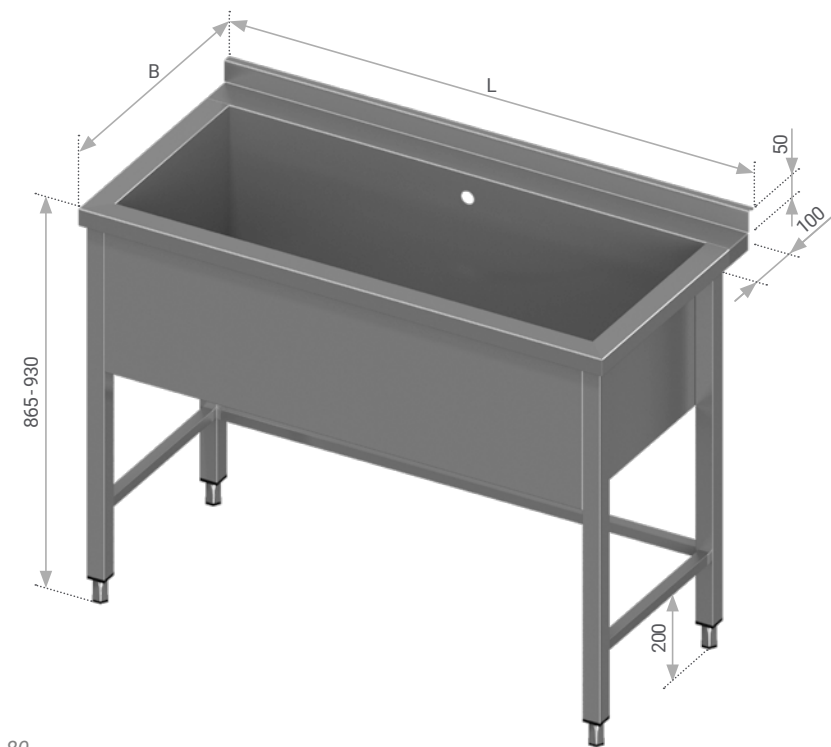

Rear panel
Code: A-DSU-G
Price: +12%

Lock
Code: A-DS-FUDV
Price/pc: 43 €

Additional height adjustable shelf
Code: A-DSL-2R
Price: +15%

Customised legs offset (moved from left/right/back)
Code: A-DS-KAK (left)
A-DS-KAD (right)
A-DS-KAG (back)
Price/side: 20 €
Note: more info on page 1.81

STANDARD FEATURES

With or without upstand (all options on page 1.81)

Welded frame
Legs made of stainless steel tube 40 x 40 mm
Frame made of stainless steel tube 25 x 25 mm

Adjustable stainless steel feet
(amplitude 65 mm +30/-35)