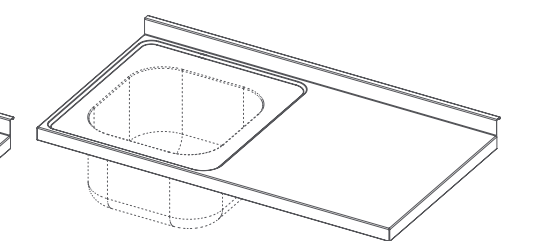

Z-DG-PART
Partially deepened table top
Ask for price