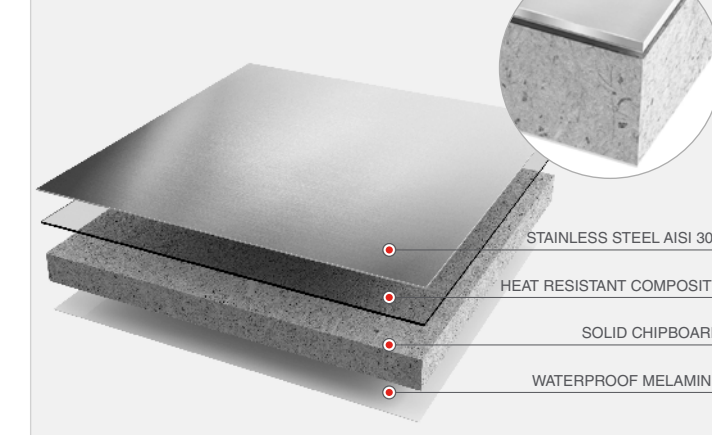

With or without upstand (all options on page 1.81)

Welded frame
Legs made of stainless steel tube 40 x 40 mm
Max loading 120 kg/shelf (uniform layout)

Adjustable stainless steel feet
(amplitude 65 mm +30/-35)

OPTIONAL FEATURES

Sinks with noise dampening pads
All options on page 1.83

Plumbing sets
All options on page 1.82

Customised upstand (height 40 - 100 mm)
Code: A-DSB-A
Price: 35 €

Solid wood table top: 40 mm thickness
All options on page 1.82

Stone table top: 30 mm thickness
All options on page 1.82

Deepened table top
Code: DG0
Price: 172 €
Note: detailed view on page 1.81

Rear panel
Code: A-DSU-G
Price: +17%

Side panel
Code: A-DSU-K (left), A-DSU-D (right)
Price/pc: 39 €

Space for equipment (300 - 1970 mm)
Code: A-DS-VIK (left), A-DS-VID (right)
Price/pc: 90 €

Front panel (height 100 mm)
Code: A-DSU-P100
Price: Free of charge

High front panel (height 300 mm)
Code: A-DSU-P300
Price: +5%

Customised legs offset (moved from left/right/back)
Code: A-DS-KAK (left), A-DS-KAD (right), A-DS-KAG (back)
Price/side: 20 €
Note: more info on page 1.81

Customised shelf height (min 70 mm from floor)
Code: A-DSL-A
Price: 30 €

Additional shelf
Code: A-DSL-2S
Price: +39%