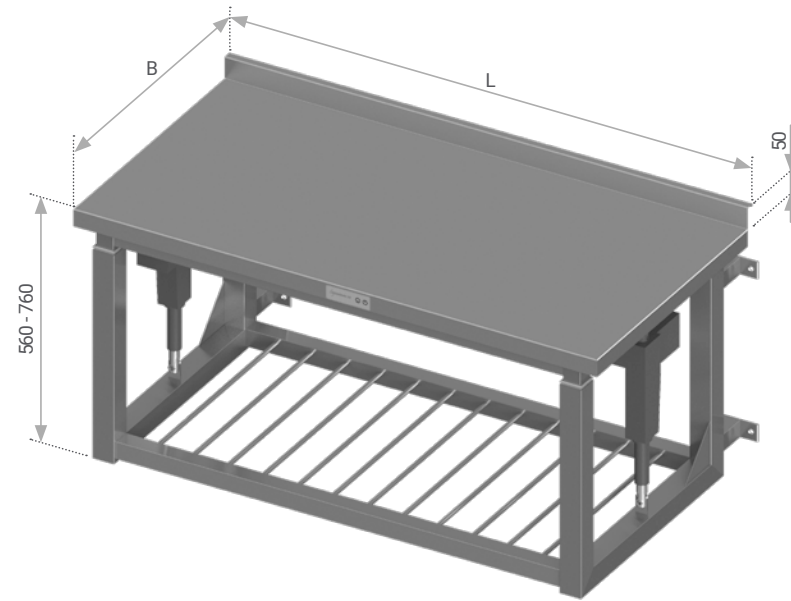

OPTIONAL FEATURES

Sinks with noise dampening pads
All options on page 1.83

Plumbing sets
All options on page 1.82

Customised upstand (height 40 - 100 mm)
Code: A-DSB-A
Price: 35 €

Deepened table top
Code: DG0
Price: 172 €
Note: detailed view on page 1.81