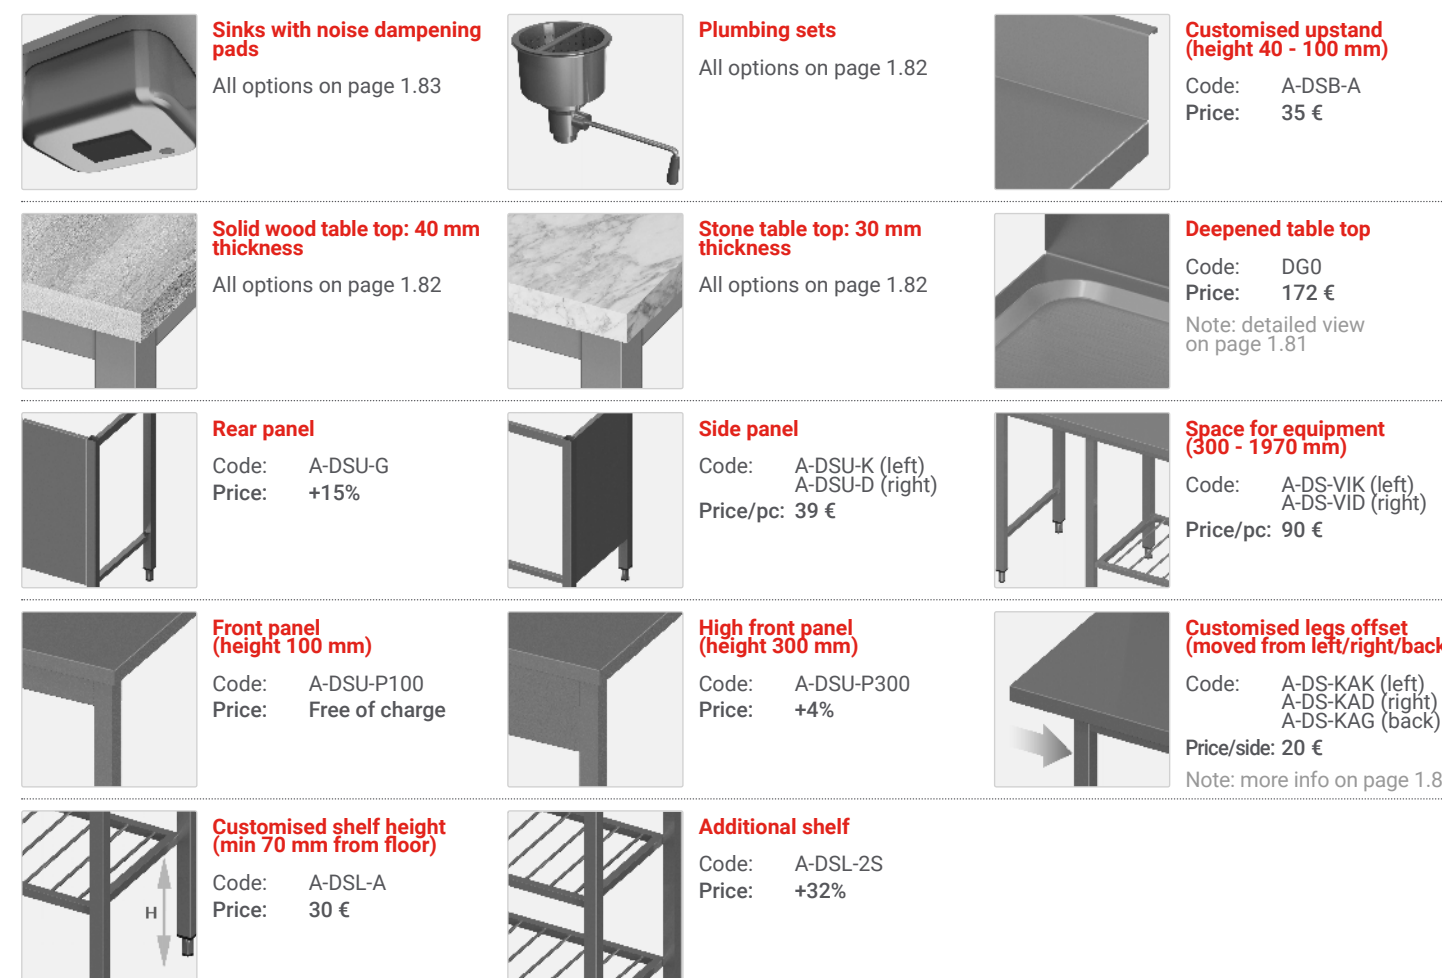

OPTIONAL FEATURES