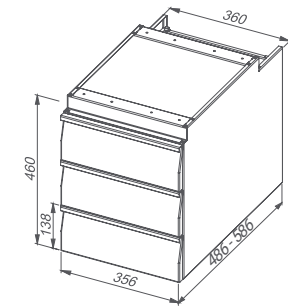

Triple drawer block: plain/frame for GN 1/1 container

Code: Y-STP3/Y-SGN3
Price: 402 €

Triple drawer block with closed back: plain/frame for GN 1/1 container

Code: Y-STPU3/Y-SG NU3
Price: 435 €