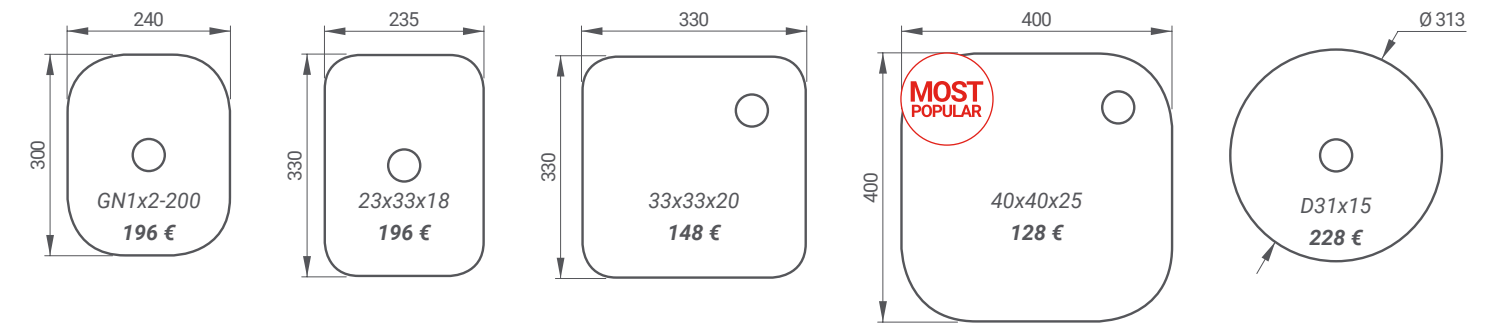

Code: A-DSM-A
Price/m²: 315 €
Note: max length 2000 mm

Code: A-DSM-B
Price/m²: 385 €
Note: max length 2000 mm

Code: A-DSM-U
Price/m²: 237 €
Note: max length 2000 mm

Code: A-DSM-OIL
Price/m²: 70 €

Code: A-DSBM-2
Price/m: 22 €

Code: A-DSBM-4 (left)
A-DSBM-5 (right)
Price/m: 26 €

Code: A-DSBM-6
Price/m: 30 €

Due to wood drying and swelling process recommended max length 2000 mm and width 1100 mm

STONE TABLE TOP

Code: DMO-GALAXY
Price/m²: Ask for price
Note: max length 2000 mm

Code: DMO-G681
Price/m²: Ask for price
Note: max length 2000 mm

Code: DMO-CARRARA
Price/m²: Ask for price
Note: max length 2000 mm

Code: Z-STONE
Price/m²: Ask for price
Note: max length 2000 mm

PLUMBING SETS

SINKS