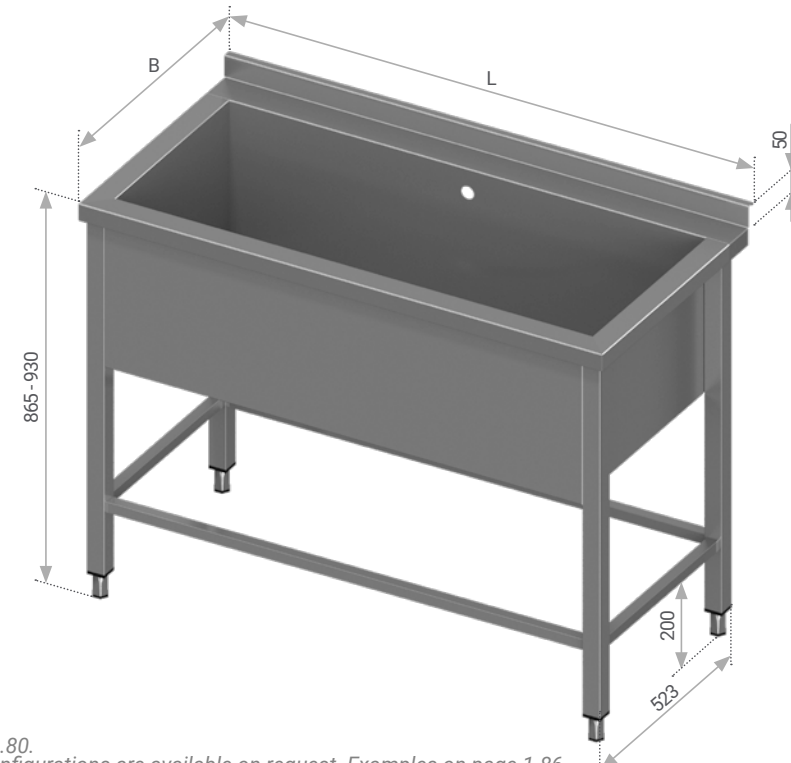

*More accessories on page 1.80.
Different dimensions and configurations are available on request. Examples on page 1.86.*

Length L, mm	Width B, mm					
	600			700		
	Model	Price, €	Sink dimensions, mm	Model	Price, €	Sink dimensions, mm
800	DV1-PMA-80/60/90	548	692x450x350	DV1-PMA-80/70/90	574	692x550x350
900	DV1-PMA-90/60/90	569	792x450x350	DV1-PMA-90/70/90	595	792x550x350
1000	DV1-PMA-100/60/90	588	892x450x350	DV1-PMA-100/70/90	616	892x550x350
1100	DV1-PMA-110/60/90	609	992x450x350	DV1-PMA-110/70/90	638	992x550x350
1200	DV1-PMA-120/60/90	629	1092x450x350	DV1-PMA-120/70/90	659	1092x550x350
1300	DV1-PMA-130/60/90	650	1192x450x350	DV1-PMA-130/70/90	680	1192x550x350
1400	DV1-PMA-140/60/90	671	1292x450x350	DV1-PMA-140/70/90	701	1292x550x350
1500	DV1-PMA-150/60/90	691	1392x450x350	DV1-PMA-150/70/90	723	1392x550x350
1600	DV1-PMA-160/60/90	712	1492x450x350	DV1-PMA-160/70/90	744	1492x550x350
1700	DV1-PMA-170/60/90	731	1592x450x350	DV1-PMA-170/70/90	765	1592x550x350