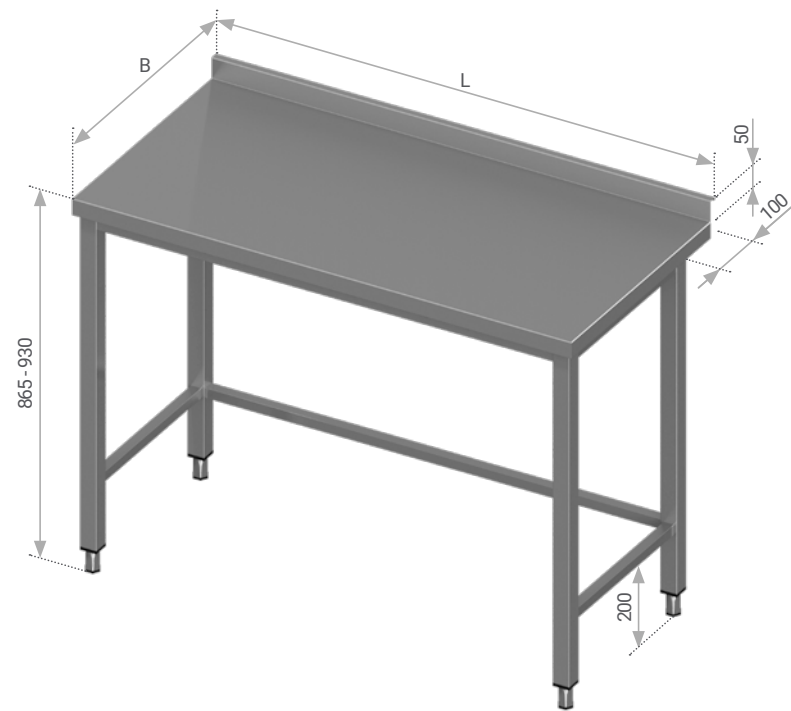

OPTIONAL FEATURES

Sinks with noise dampening pads
All options on page 1.83

Plumbing sets
All options on page 1.82

Deepened table top
Code: D10
Price: 172 €
Note: detailed view on page 1.81

Customised upstand (height 40 - 100 mm)
Code: A-DSB-A
Price: 35 €