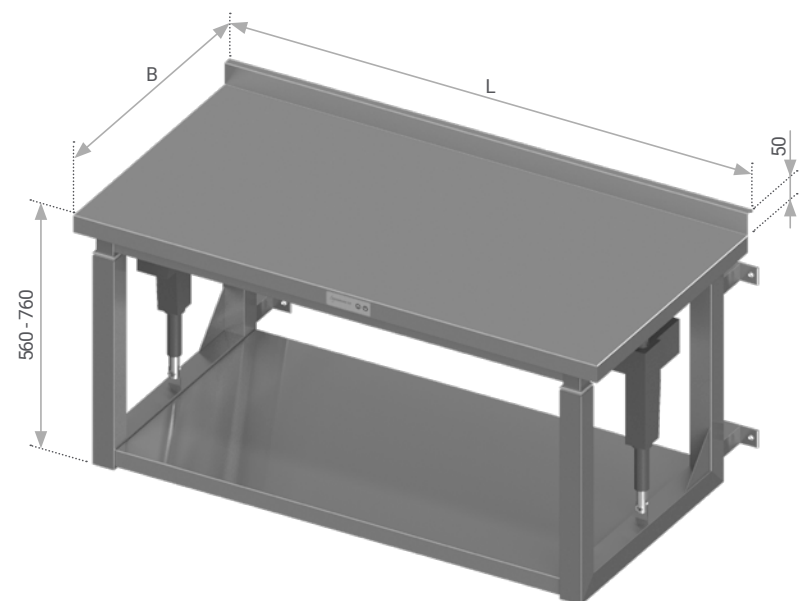

STANDARD FEATURES

Easy-to-clean height control panel

Welded frame
Holders made of stainless steel tube 50 x 50 mm
Max loading 120 kg/shelf (uniform layout)

With or without upstand (all options on page 1.81)

Max loading 120 kg/tabletop (uniform layout)

More accessories on page 1.80.
Different dimensions and configurations are available on request. Examples on page 1.86.