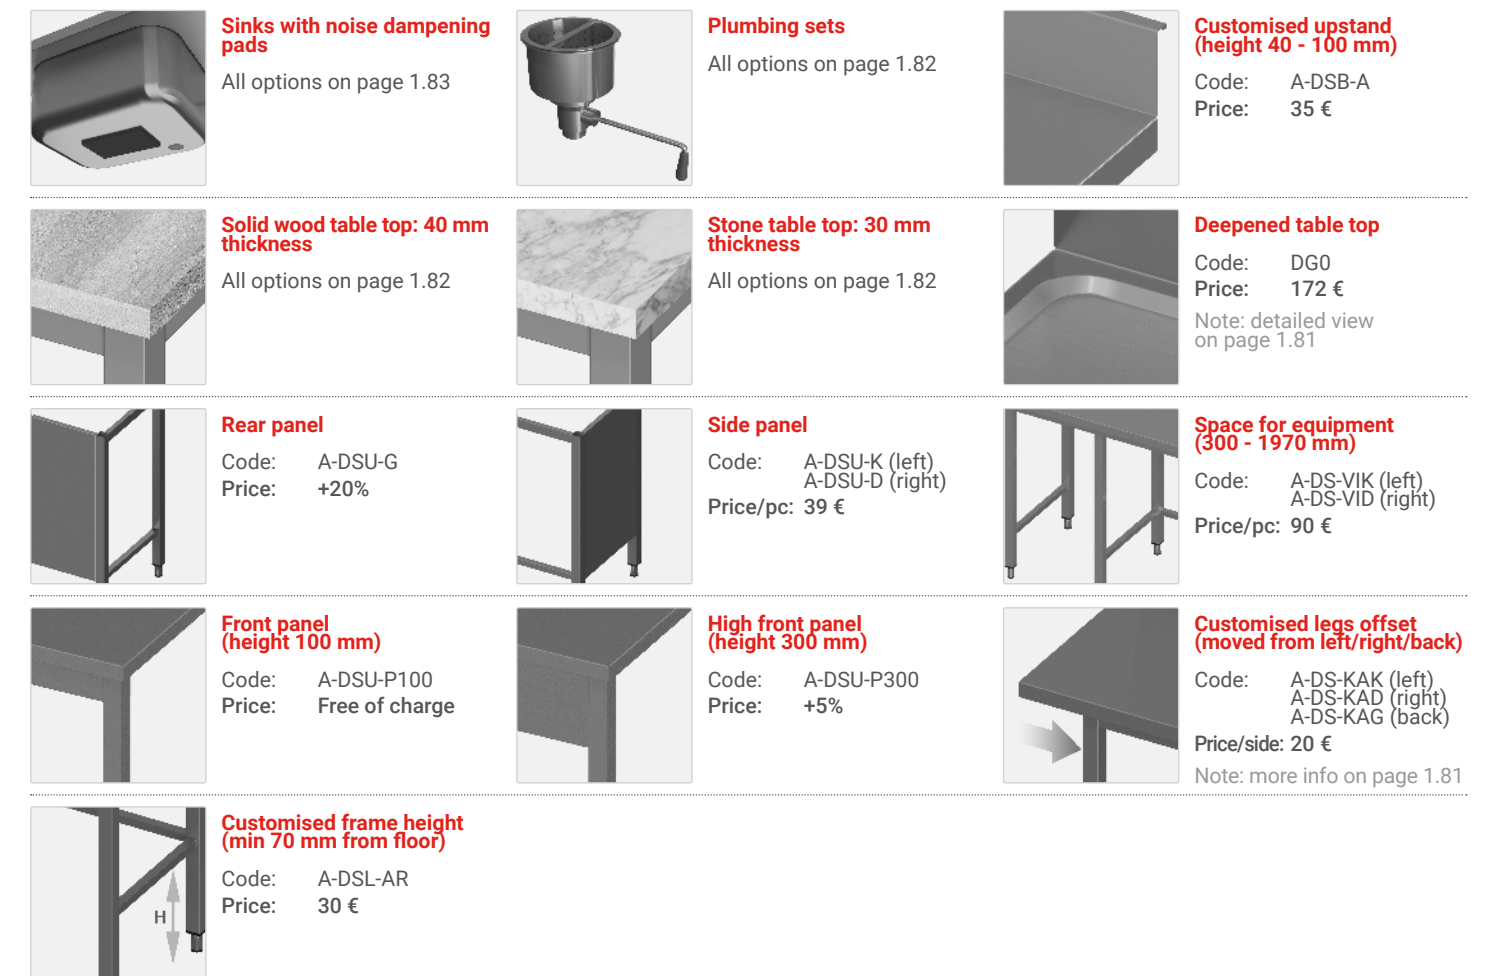

OPTIONAL FEATURES