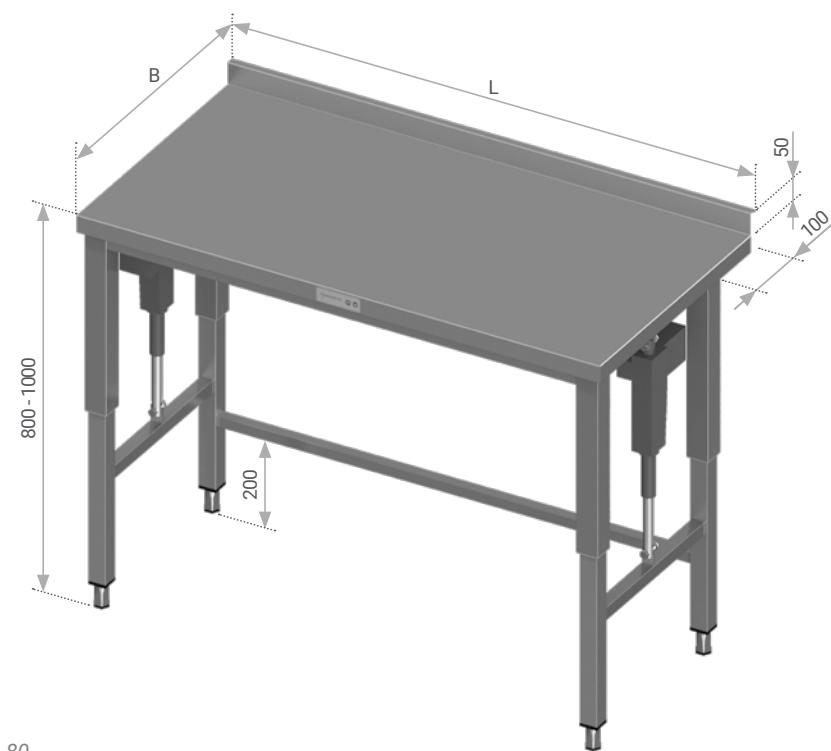

More accessories on page 1.80.
Different dimensions and configurations are available on request. Examples on page 1.86.

Length L, mm	Width B, mm						Legs	Motors
	600		650		700			
	Model	Price, €	Model	Price, €	Model	Price, €		
800	DP0-RRV-80/60/90	1232	DP0-RRV-80/65/90	1238	DP0-RRV-80/70/90	1243	4	2
900	DP0-RRV-90/60/90	1242	DP0-RRV-90/65/90	1247	DP0-RRV-90/70/90	1254	4	2
1000	DP0-RRV-100/60/90	1251	DP0-RRV-100/65/90	1258	DP0-RRV-100/70/90	1264	4	2
1100	DP0-RRV-110/60/90	1262	DP0-RRV-110/65/90	1268	DP0-RRV-110/70/90	1275	4	2
1200	DP0-RRV-120/60/90	1271	DP0-RRV-120/65/90	1278	DP0-RRV-120/70/90	1285	4	2
1300	DP0-RRV-130/60/90	1281	DP0-RRV-130/65/90	1289	DP0-RRV-130/70/90	1296	4	2
1400	DP0-RRV-140/60/90	1292	DP0-RRV-140/65/90	1299	DP0-RRV-140/70/90	1307	4	2
1500	DP0-RRV-150/60/90	1301	DP0-RRV-150/65/90	1309	DP0-RRV-150/70/90	1317	4	2
1600	DP0-RRV-160/60/90	1311	DP0-RRV-160/65/90	1319	DP0-RRV-160/70/90	1328	4	2
1700	DP0-RRV-170/60/90	1320	DP0-RRV-170/65/90	1330	DP0-RRV-170/70/90	1339	4	2
1800	DP0-RRV-180/60/90	1331	DP0-RRV-180/65/90	1340	DP0-RRV-180/70/90	1349	4	2
1900	DP0-RRV-190/60/90	1341	DP0-RRV-190/65/90	1350	DP0-RRV-190/70/90	1360	4	2
2000	DP0-RRV-200/60/90	1350	DP0-RRV-200/65/90	1361	DP0-RRV-200/70/90	1371	4	2
2100	DP0-RRV-210/60/90	1443	DP0-RRV-210/65/90	1452	DP0-RRV-210/70/90	1463	6	3
2200	DP0-RRV-220/60/90	1452	DP0-RRV-220/65/90	1463	DP0-RRV-220/70/90	1474	6	3
2300	DP0-RRV-230/60/90	1463	DP0-RRV-230/65/90	1473	DP0-RRV-230/70/90	1484	6	3
2400	DP0-RRV-240/60/90	1473	DP0-RRV-240/65/90	1483	DP0-RRV-240/70/90	1495	6	3
2500	DP0-RRV-250/60/90	1648	DP0-RRV-250/65/90	1660	DP0-RRV-250/70/90	1674	6	3
2600	DP0-RRV-260/60/90	1658	DP0-RRV-260/65/90	1671	DP0-RRV-260/70/90	1684	6	3
2700	DP0-RRV-270/60/90	1668	DP0-RRV-270/65/90	1681	DP0-RRV-270/70/90	1694	6	3
2800	DP0-RRV-280/60/90	1678	DP0-RRV-280/65/90	1691	DP0-RRV-280/70/90	1706	6	3
2900	DP0-RRV-290/60/90	1687	DP0-RRV-290/65/90	1702	DP0-RRV-290/70/90	1716	6	3
3000	DP0-RRV-300/60/90	1970	DP0-RRV-300/65/90	1991	DP0-RRV-300/70/90	2011	6	3
3100	DP0-RRV-310/60/90	1981	DP0-RRV-310/65/90	2002	DP0-RRV-310/70/90	2022	6	3
3200	DP0-RRV-320/60/90	1992	DP0-RRV-320/65/90	2013	DP0-RRV-320/70/90	2033	6	3
3300	DP0-RRV-330/60/90	2003	DP0-RRV-330/65/90	2024	DP0-RRV-330/70/90	2044	6	3
3400	DP0-RRV-340/60/90	2014	DP0-RRV-340/65/90	2035	DP0-RRV-340/70/90	2055	6	3
3500	DP0-RRV-350/60/90	2026	DP0-RRV-350/65/90	2046	DP0-RRV-350/70/90	2066	6	3

STANDARD FEATURES

ADJUSTABLE HEIGHT
(800 - 1000 mm)

↑
800 - 1000 mm
↓

Easy-to-clean height control panel

Welded frame
Legs made of stainless steel tube 40 x 40 mm
Frame made of stainless steel tube 25 x 25 mm

Adjustable stainless steel feet
(amplitude 65 mm +30/-35)

Max loading 120 kg/tabletop (uniform layout)

OPTIONAL FEATURES