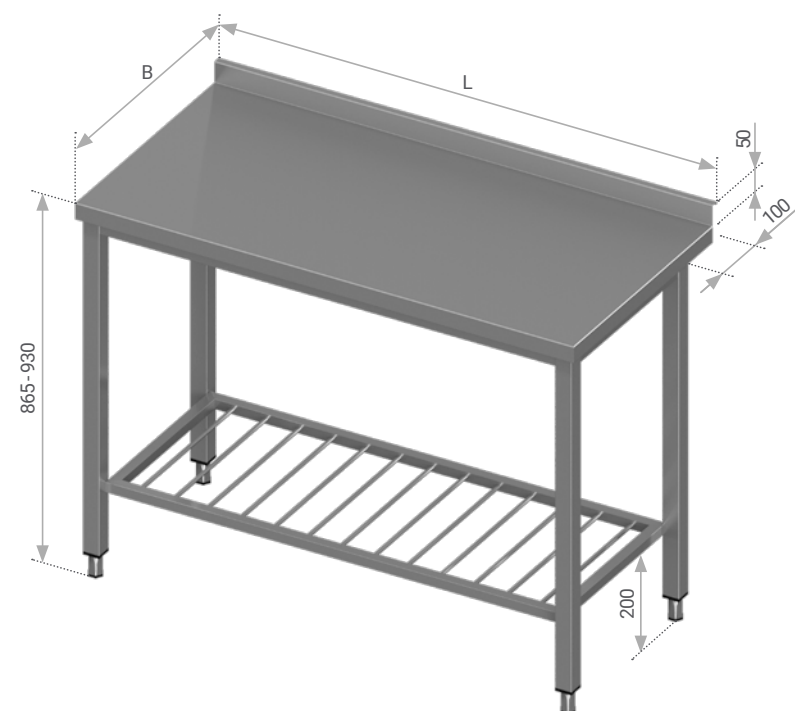

STANDARD FEATURES

With or without upstand (all options on page 1.81)

Welded frame
Legs made of stainless steel tube 40 x 40 mm
Max loading 120 kg/shelf (uniform layout)

Adjustable stainless steel feet
(amplitude 65 mm +30/-35)

More accessories on page 1.80.
Different dimensions and configurations are available on request. Examples on page 1.86.