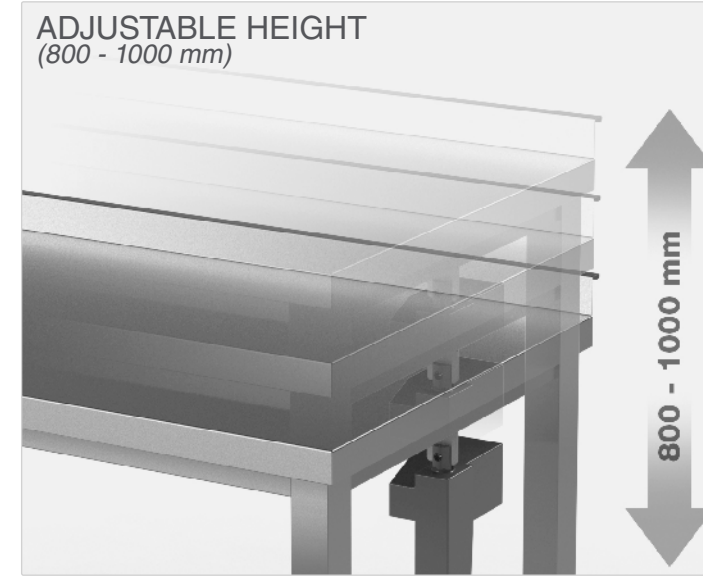

STANDARD FEATURES

Easy-to-clean height control panel

Welded frame
Holders made of stainless steel tube 50 x 50 mm
Max loading 120 kg/shelf (uniform layout)

With or without upstand (all options on page 1.81)