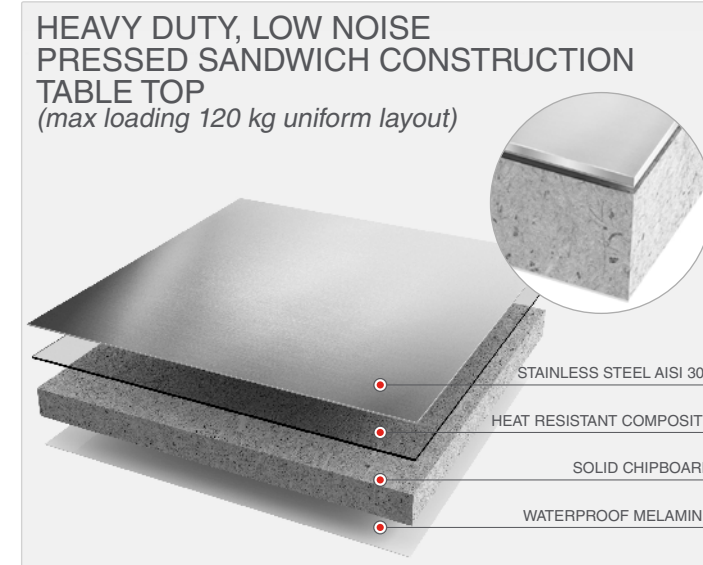

STANDARD FEATURES

With or without upstand (all options on page 1.81)

More accessories on page 1.80. Different dimensions and configurations are available on request. Examples on page 1.86.

Length L, mm	Width B, mm						Holders
	600		650		700		
	Model	Price, €	Model	Price, €	Model	Price, €	
600	DP0-HRX-60/60/75	188	DP0-HRX-60/65/75	191	DP0-HRX-60/70/75	195	2
700	DP0-HRX-70/60/75	193	DP0-HRX-70/65/75	196	DP0-HRX-70/70/75	201	2
800	DP0-HRX-80/60/75	198	DP0-HRX-80/65/75	202	DP0-HRX-80/70/75	206	2
900	DP0-HRX-90/60/75	203	DP0-HRX-90/65/75	208	DP0-HRX-90/70/75	212	2
1000	DP0-HRX-100/60/75	208	DP0-HRX-100/65/75	212	DP0-HRX-100/70/75	217	2
1100	DP0-HRX-110/60/75	213	DP0-HRX-110/65/75	218	DP0-HRX-110/70/75	224	2
1200	DP0-HRX-120/60/75	218	DP0-HRX-120/65/75	224	DP0-HRX-120/70/75	229	2
1300	DP0-HRX-130/60/75	223	DP0-HRX-130/65/75	229	DP0-HRX-130/70/75	234	2
1400	DP0-HRX-140/60/75	228	DP0-HRX-140/65/75	234	DP0-HRX-140/70/75	240	2
1500	DP0-HRX-150/60/75	233	DP0-HRX-150/65/75	239	DP0-HRX-150/70/75	246	2
1600	DP0-HRX-160/60/75	237	DP0-HRX-160/65/75	245	DP0-HRX-160/70/75	251	2
1700	DP0-HRX-170/60/75	293	DP0-HRX-170/65/75	300	DP0-HRX-170/70/75	308	3
1800	DP0-HRX-180/60/75	298	DP0-HRX-180/65/75	306	DP0-HRX-180/70/75	314	3
1900	DP0-HRX-190/60/75	302	DP0-HRX-190/65/75	311	DP0-HRX-190/70/75	319	3
2000	DP0-HRX-200/60/75	308	DP0-HRX-200/65/75	316	DP0-HRX-200/70/75	326	3
2100	DP0-HRX-210/60/75	313	DP0-HRX-210/65/75	321	DP0-HRX-210/70/75	331	3
2200	DP0-HRX-220/60/75	318	DP0-HRX-220/65/75	328	DP0-HRX-220/70/75	336	3
2300	DP0-HRX-230/60/75	323	DP0-HRX-230/65/75	333	DP0-HRX-230/70/75	342	3
2400	DP0-HRX-240/60/75	378	DP0-HRX-240/65/75	389	DP0-HRX-240/70/75	399	4
2500	DP0-HRX-250/60/75	383	DP0-HRX-250/65/75	394	DP0-HRX-250/70/75	404	4
2600	DP0-HRX-260/60/75	389	DP0-HRX-260/65/75	399	DP0-HRX-260/70/75	411	4
2700	DP0-HRX-270/60/75	393	DP0-HRX-270/65/75	404	DP0-HRX-270/70/75	416	4
2800	DP0-HRX-280/60/75	398	DP0-HRX-280/65/75	410	DP0-HRX-280/70/75	421	4
2900	DP0-HRX-290/60/75	403	DP0-HRX-290/65/75	416	DP0-HRX-290/70/75	427	4
3000	DP0-HRX-300/60/75	575	DP0-HRX-300/65/75	593	DP0-HRX-300/70/75	612	4
3100	DP0-HRX-310/60/75	583	DP0-HRX-310/65/75	602	DP0-HRX-310/70/75	620	4
3200	DP0-HRX-320/60/75	591	DP0-HRX-320/65/75	609	DP0-HRX-320/70/75	629	4
3300	DP0-HRX-330/60/75	598	DP0-HRX-330/65/75	618	DP0-HRX-330/70/75	638	4
3400	DP0-HRX-340/60/75	606	DP0-HRX-340/65/75	626	DP0-HRX-340/70/75	647	4
3500	DP0-HRX-350/60/75	681	DP0-HRX-350/65/75	703	DP0-HRX-350/70/75	725	5
3600	DP0-HRX-360/60/75	689	DP0-HRX-360/65/75	711	DP0-HRX-360/70/75	734	5
3700	DP0-HRX-370/60/75	696	DP0-HRX-370/65/75	719	DP0-HRX-370/70/75	743	5
3800	DP0-HRX-380/60/75	704	DP0-HRX-380/65/75	727	DP0-HRX-380/70/75	751	5
3900	DP0-HRX-390/60/75	712	DP0-HRX-390/65/75	736	DP0-HRX-390/70/75	760	5
4000	DP0-HRX-400/60/75	719	DP0-HRX-400/65/75	744	DP0-HRX-400/70/75	768	5

OPTIONAL FEATURES