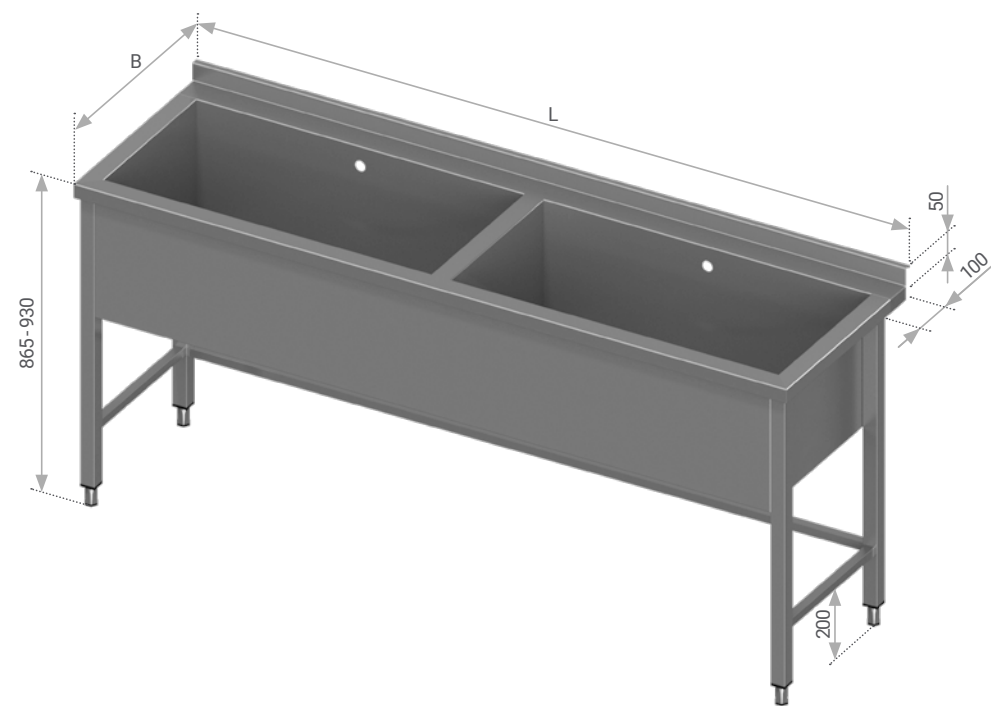

*More accessories on page 1.80.
Different dimensions and configurations are available on request. Examples on page 1.86.*

Length L, mm	Width B, mm					
	600			700		
	Model	Price, €	Sink dimensions, mm	Model	Price, €	Sink dimensions, mm
1400	DV2-PRA-140/60/90	872	619x450x350	DV2-PRA-140/70/90	920	619x550x350
1500	DV2-PRA-150/60/90	892	669x450x350	DV2-PRA-150/70/90	940	669x550x350
1600	DV2-PRA-160/60/90	912	719x450x350	DV2-PRA-160/70/90	962	719x550x350
1700	DV2-PRA-170/60/90	932	769x450x350	DV2-PRA-170/70/90	983	769x550x350
1800	DV2-PRA-180/60/90	952	819x450x350	DV2-PRA-180/70/90	1004	819x550x350
1900	DV2-PRA-190/60/90	972	869x450x350	DV2-PRA-190/70/90	1025	869x550x350
2000	DV2-PRA-200/60/90	993	919x450x350	DV2-PRA-200/70/90	1045	919x550x350